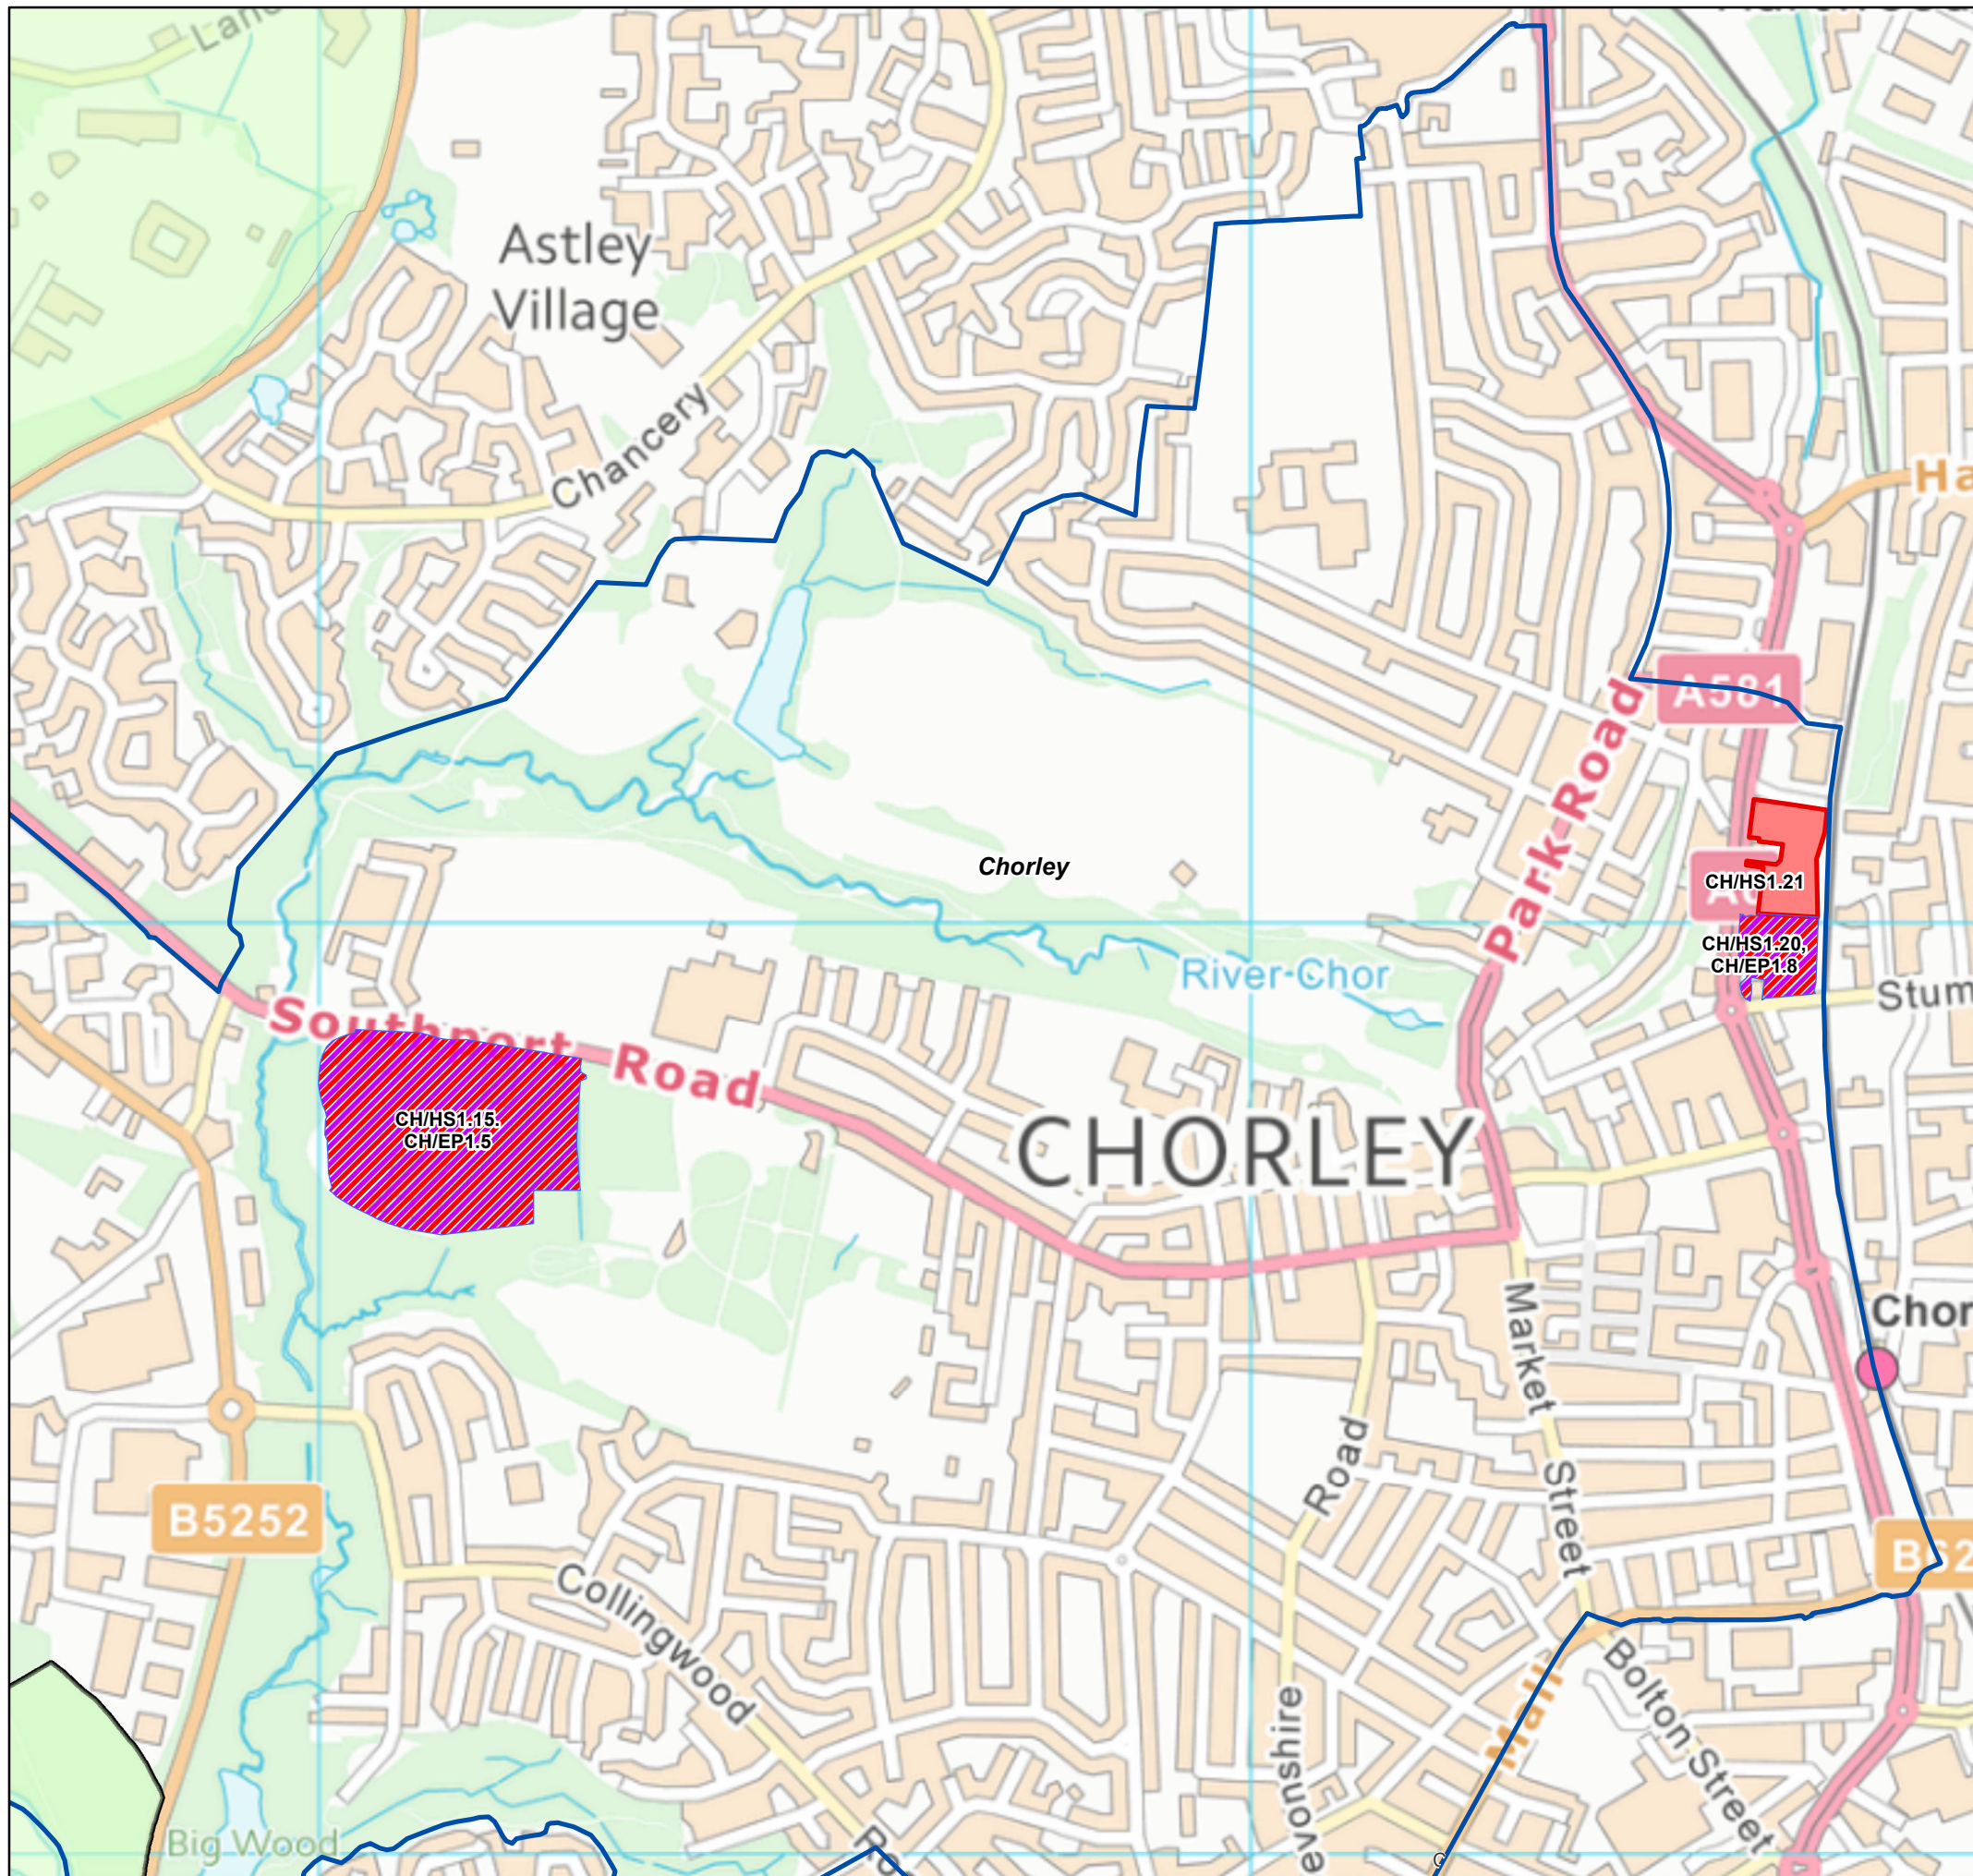

# Chorley North West Ward

## Legend

- Housing
- Employment
- Mixed use
- Green Belt
- Ward Boundaries
- Settlement Areas

**Chorley**  
Council