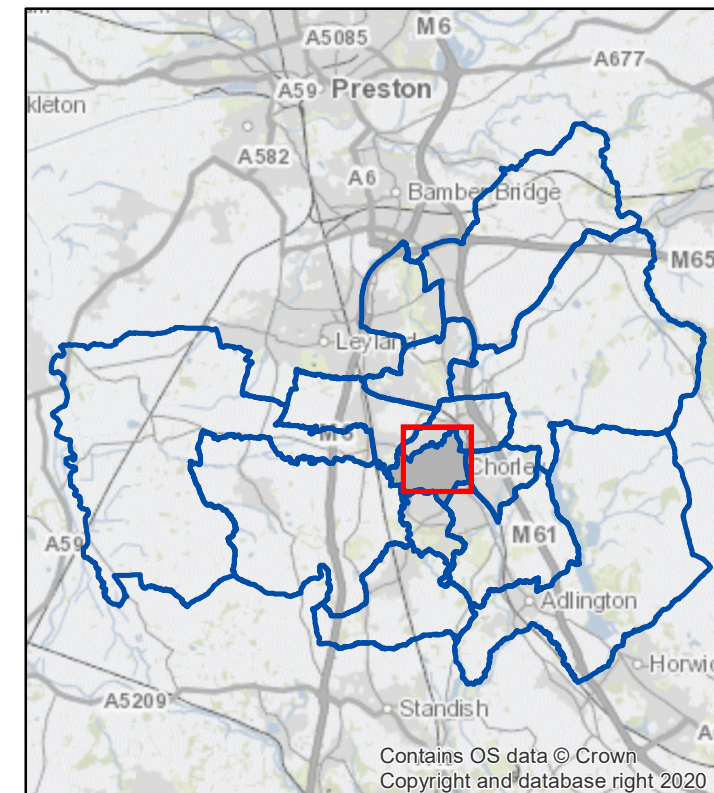

# Chorley North West Ward

## Legend

- Housing
- Employment
- Mixed use
- Green Belt
- Ward Boundaries
- Settlement Areas

**Chorley**  
Council