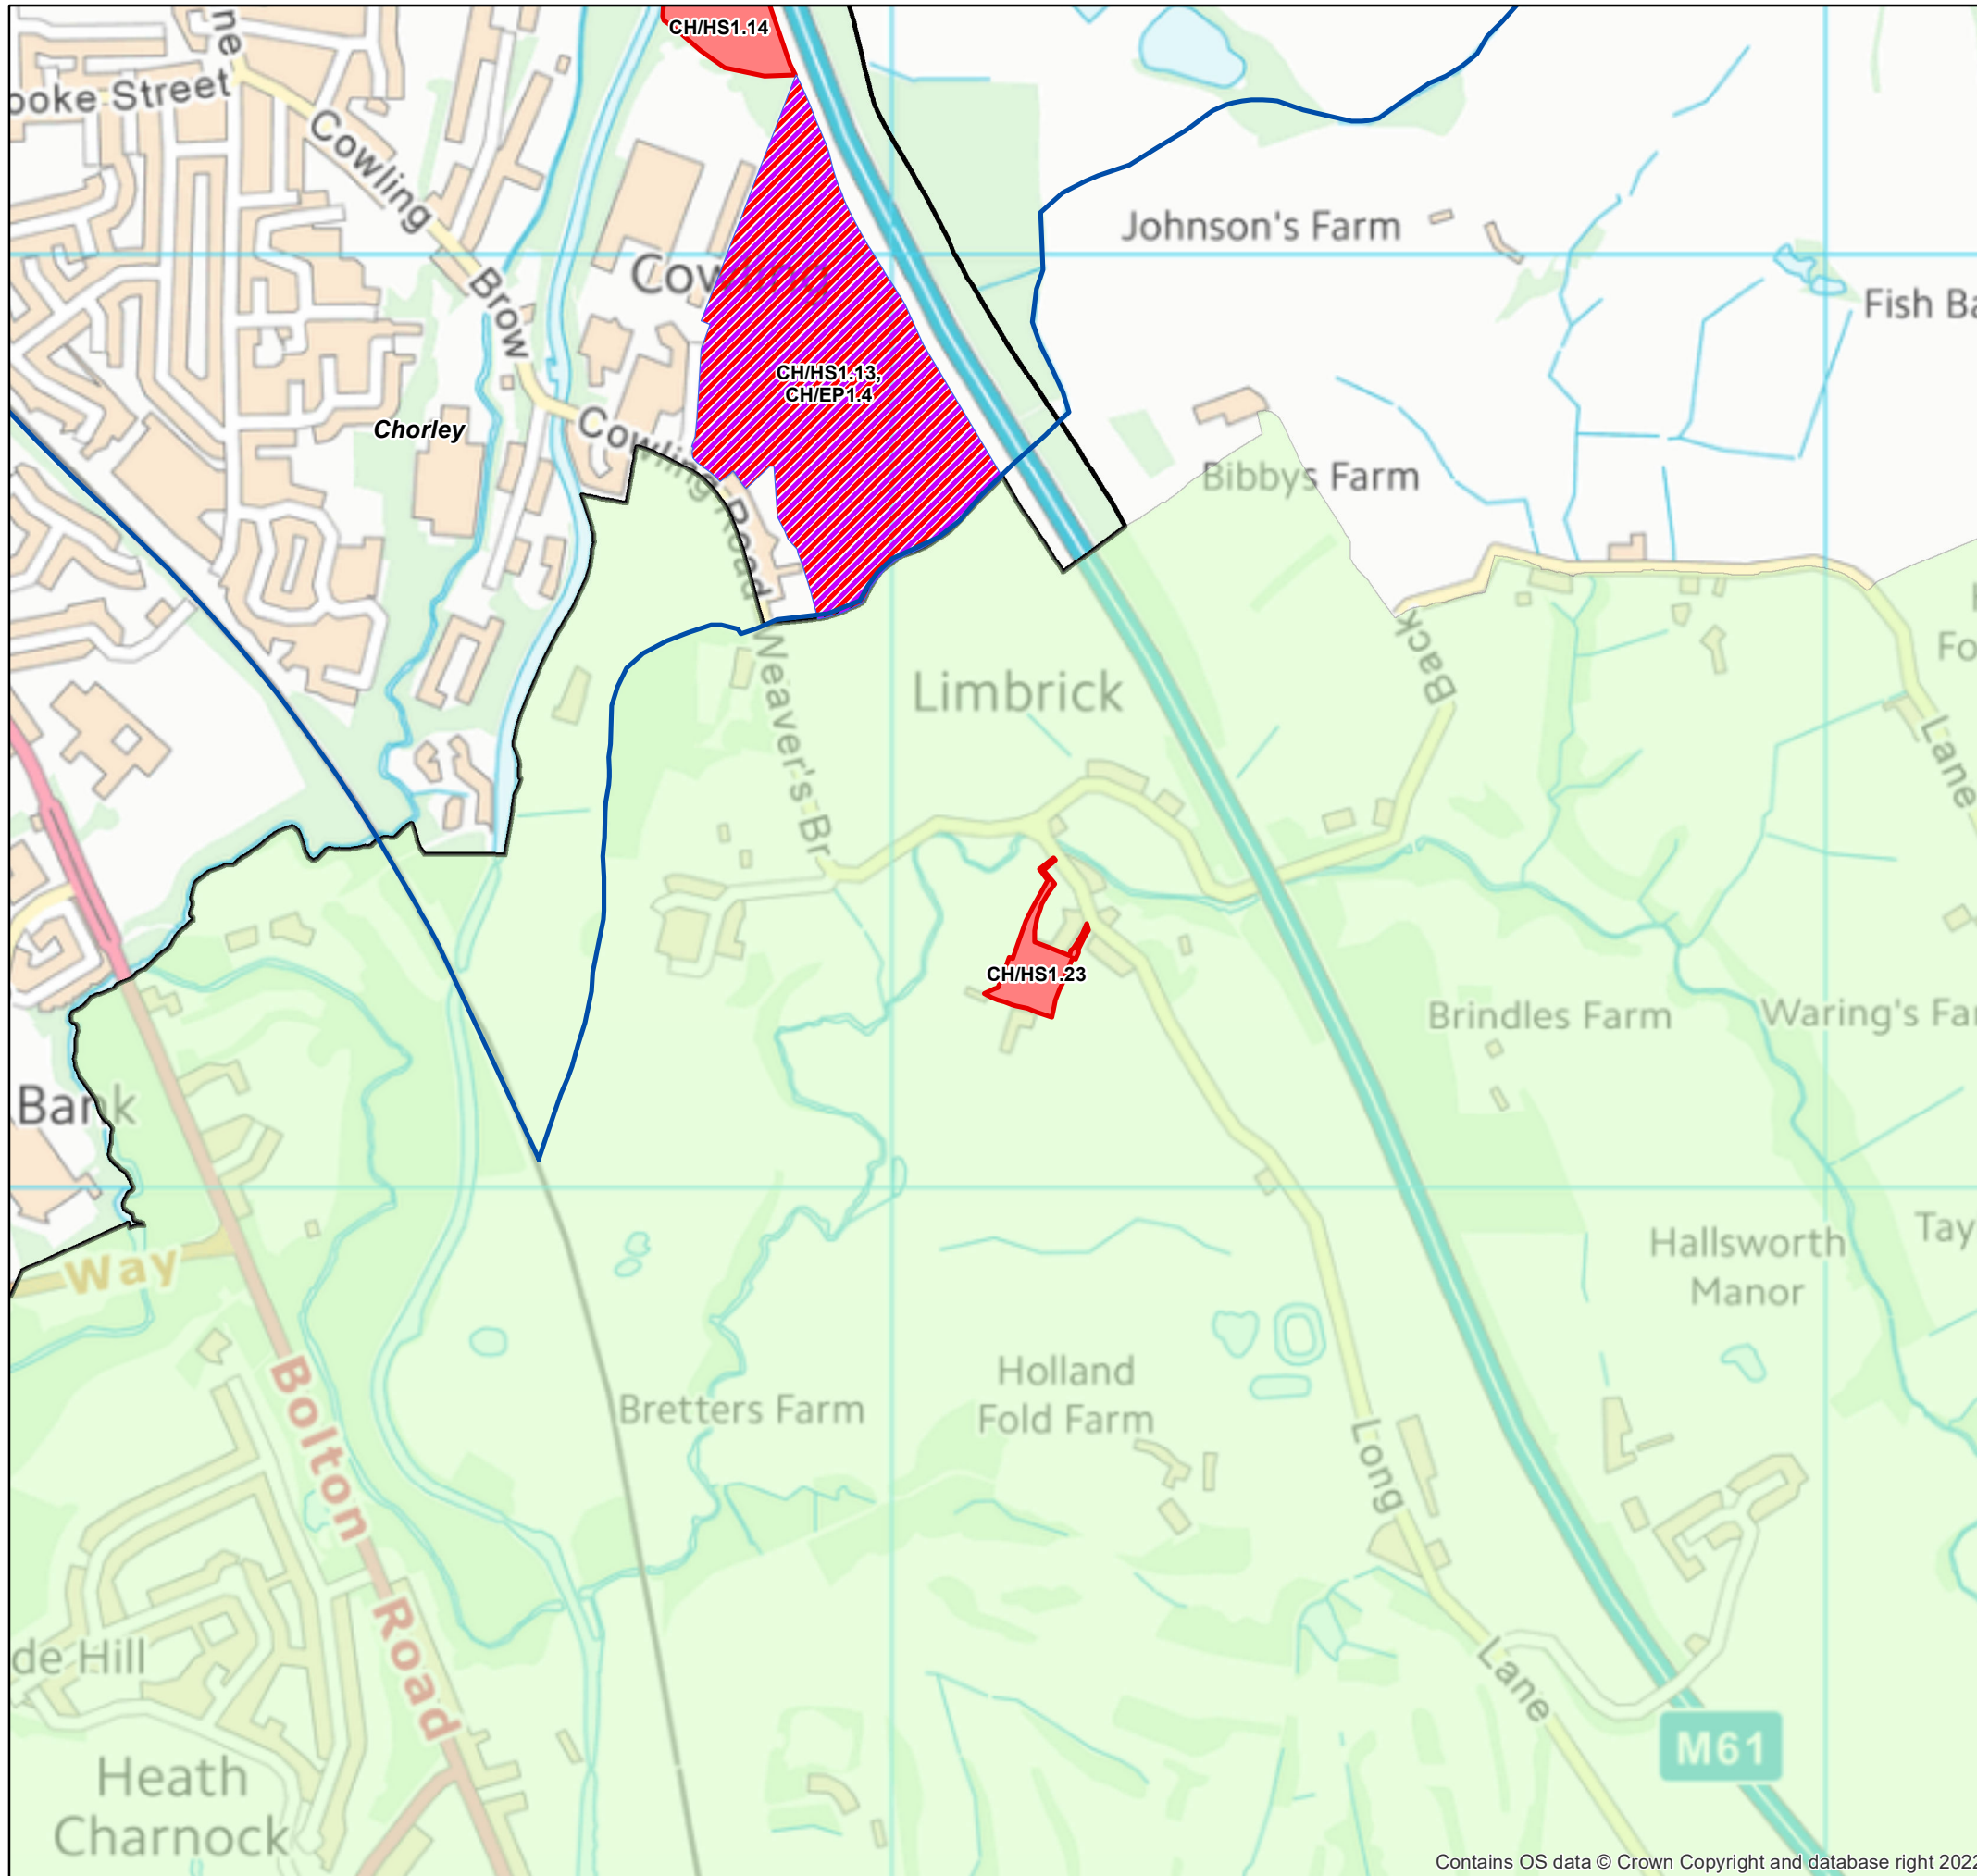

Chorley South East & Heath Charnock Ward

Contains OS data © Crown Copyright and database right 2022

Legend

-  Housing
-  Employment
-  Mixed use
-  Green Belt
-  Ward Boundaries
-  Settlement Areas

Chorley Council