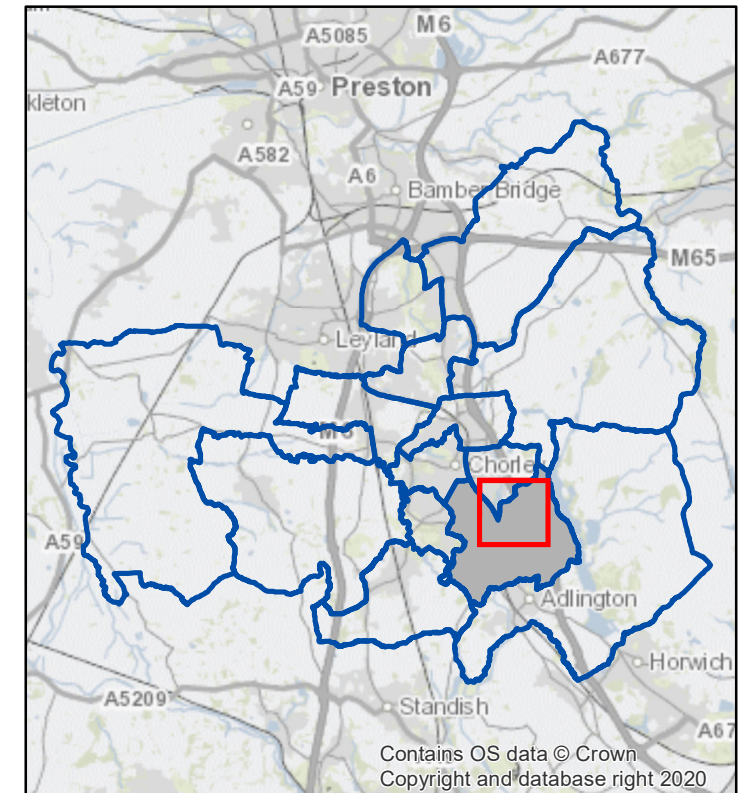

Chorley South East & Heath Charnock Ward

Contains OS data © Crown Copyright and database right 2022

Legend

-  Housing
-  Employment
-  Mixed use
-  Green Belt
-  Ward Boundaries
-  Settlement Areas

Chorley Council