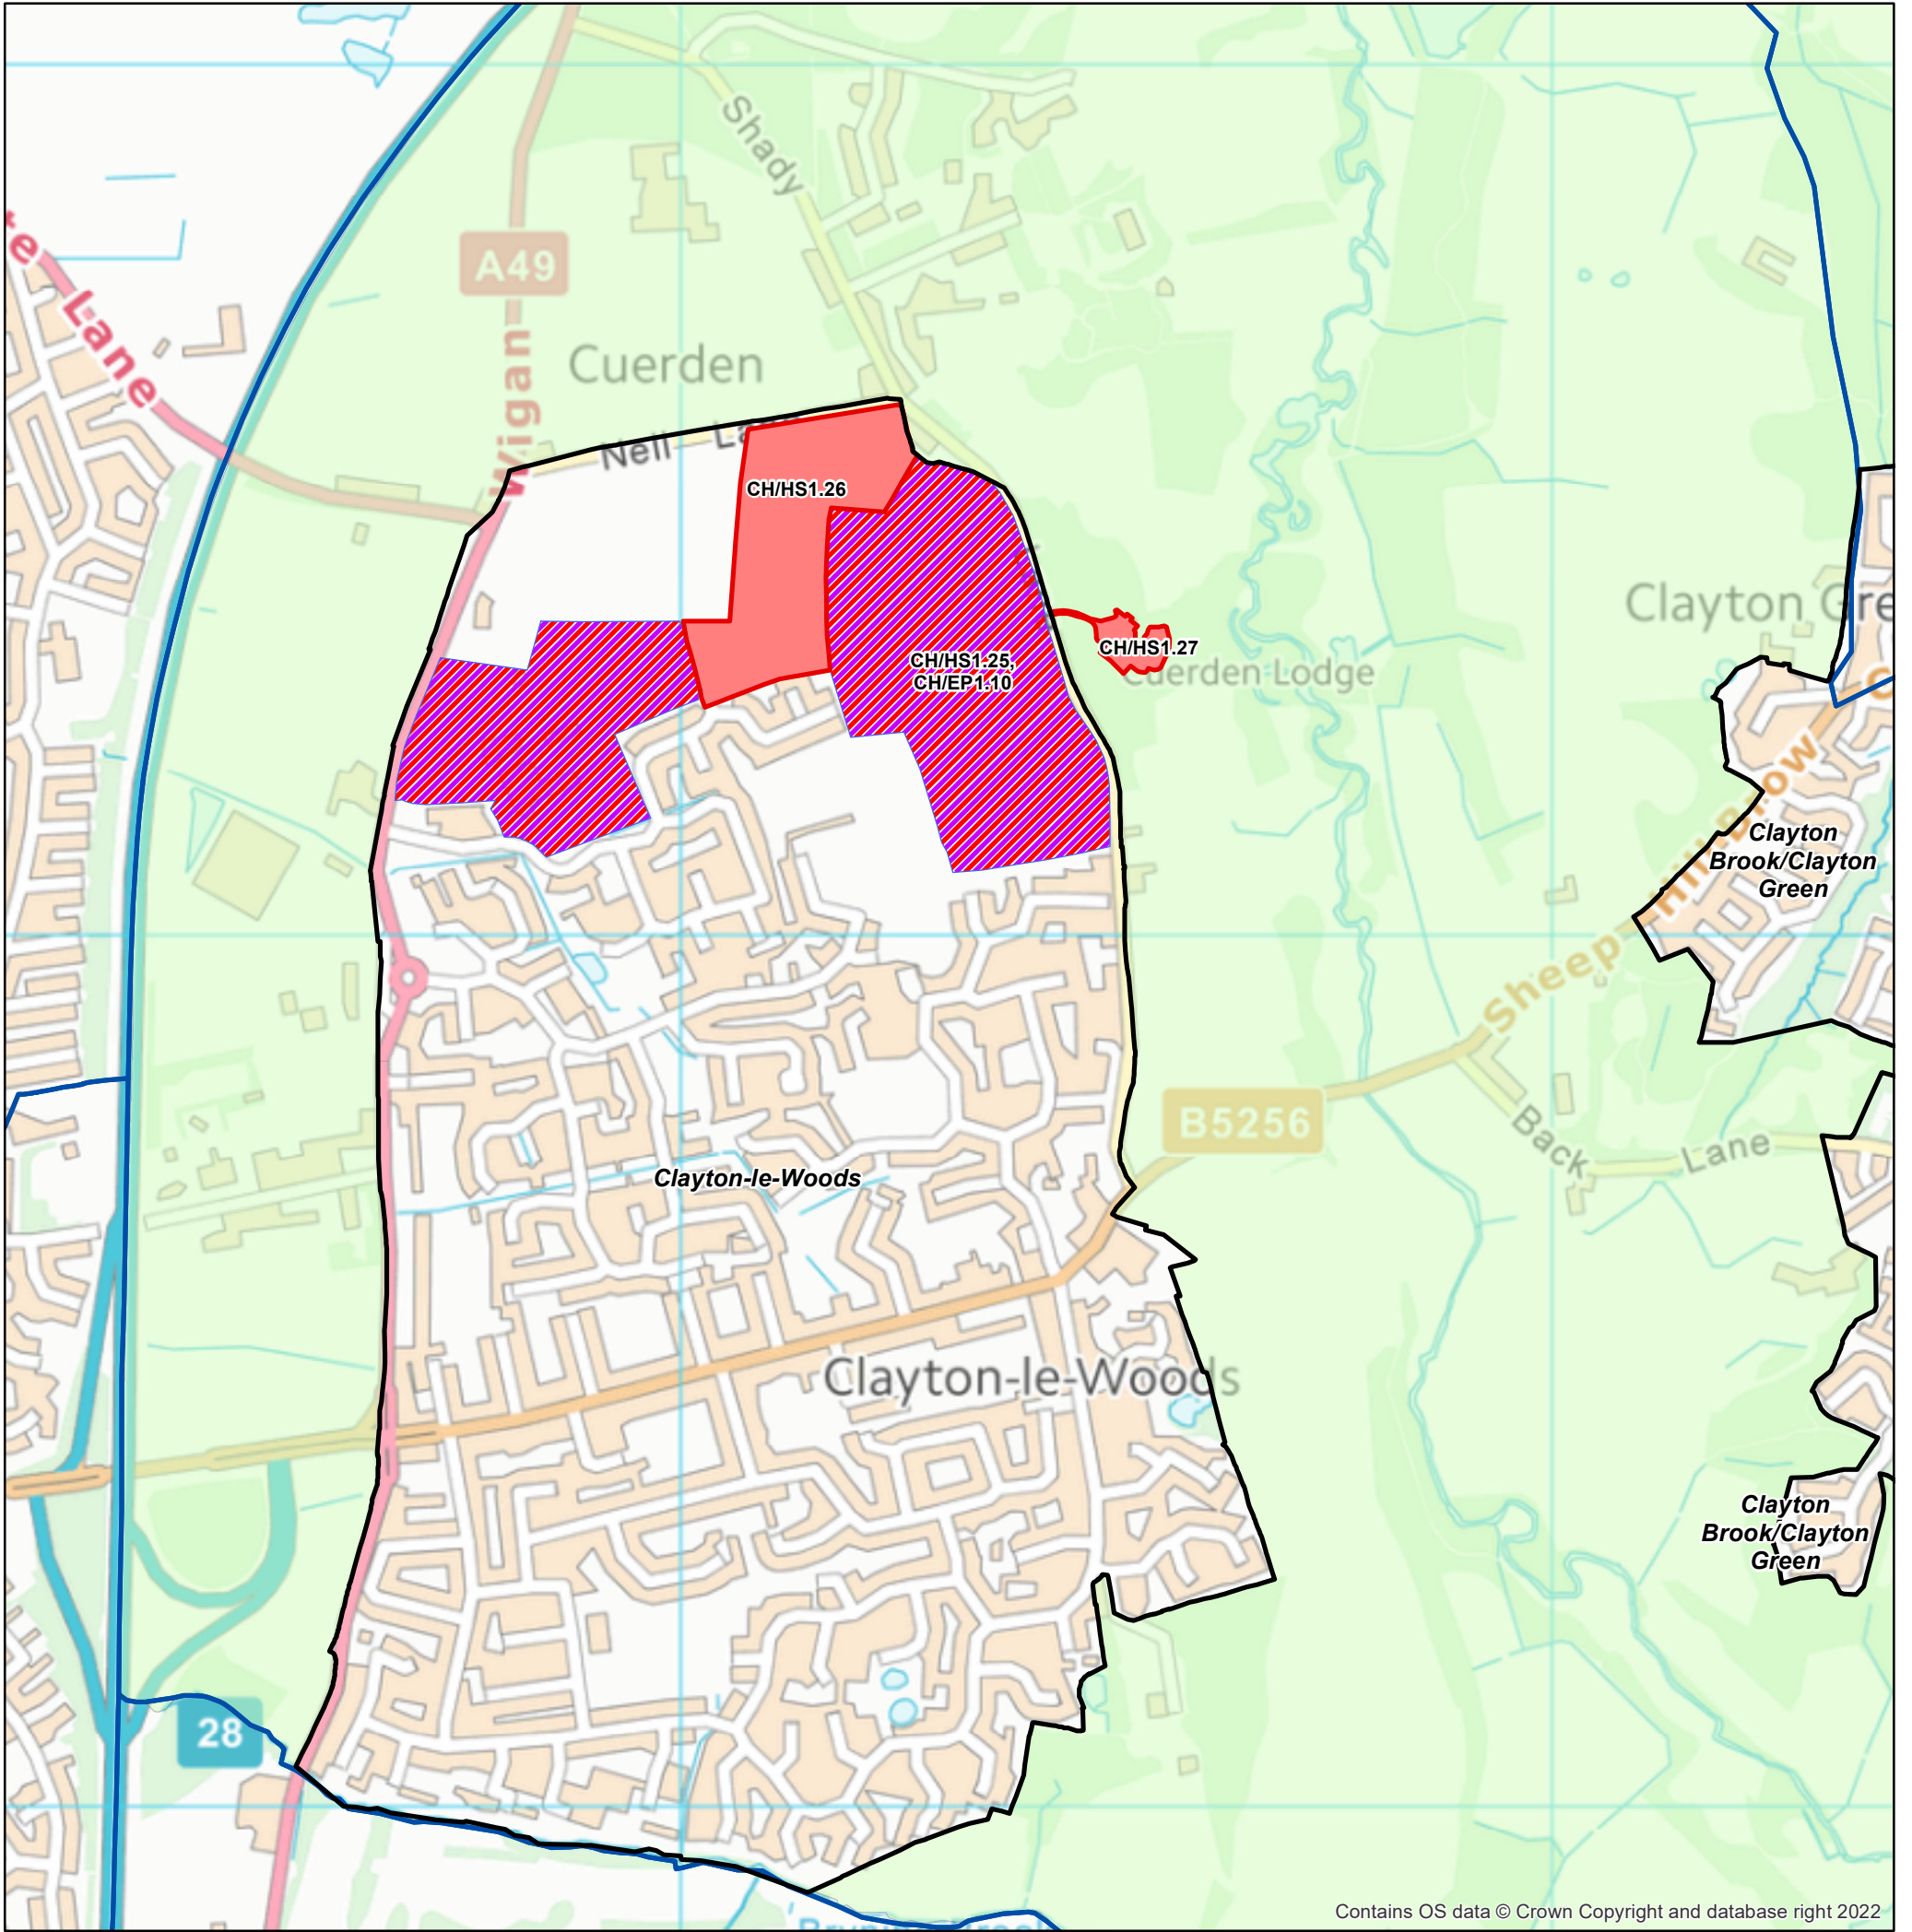

Clayton West & Cuerden Ward

Legend

-  Housing
-  Employment
-  Mixed use
-  Green Belt
-  Ward Boundaries
-  Settlement Areas

Chorley Council