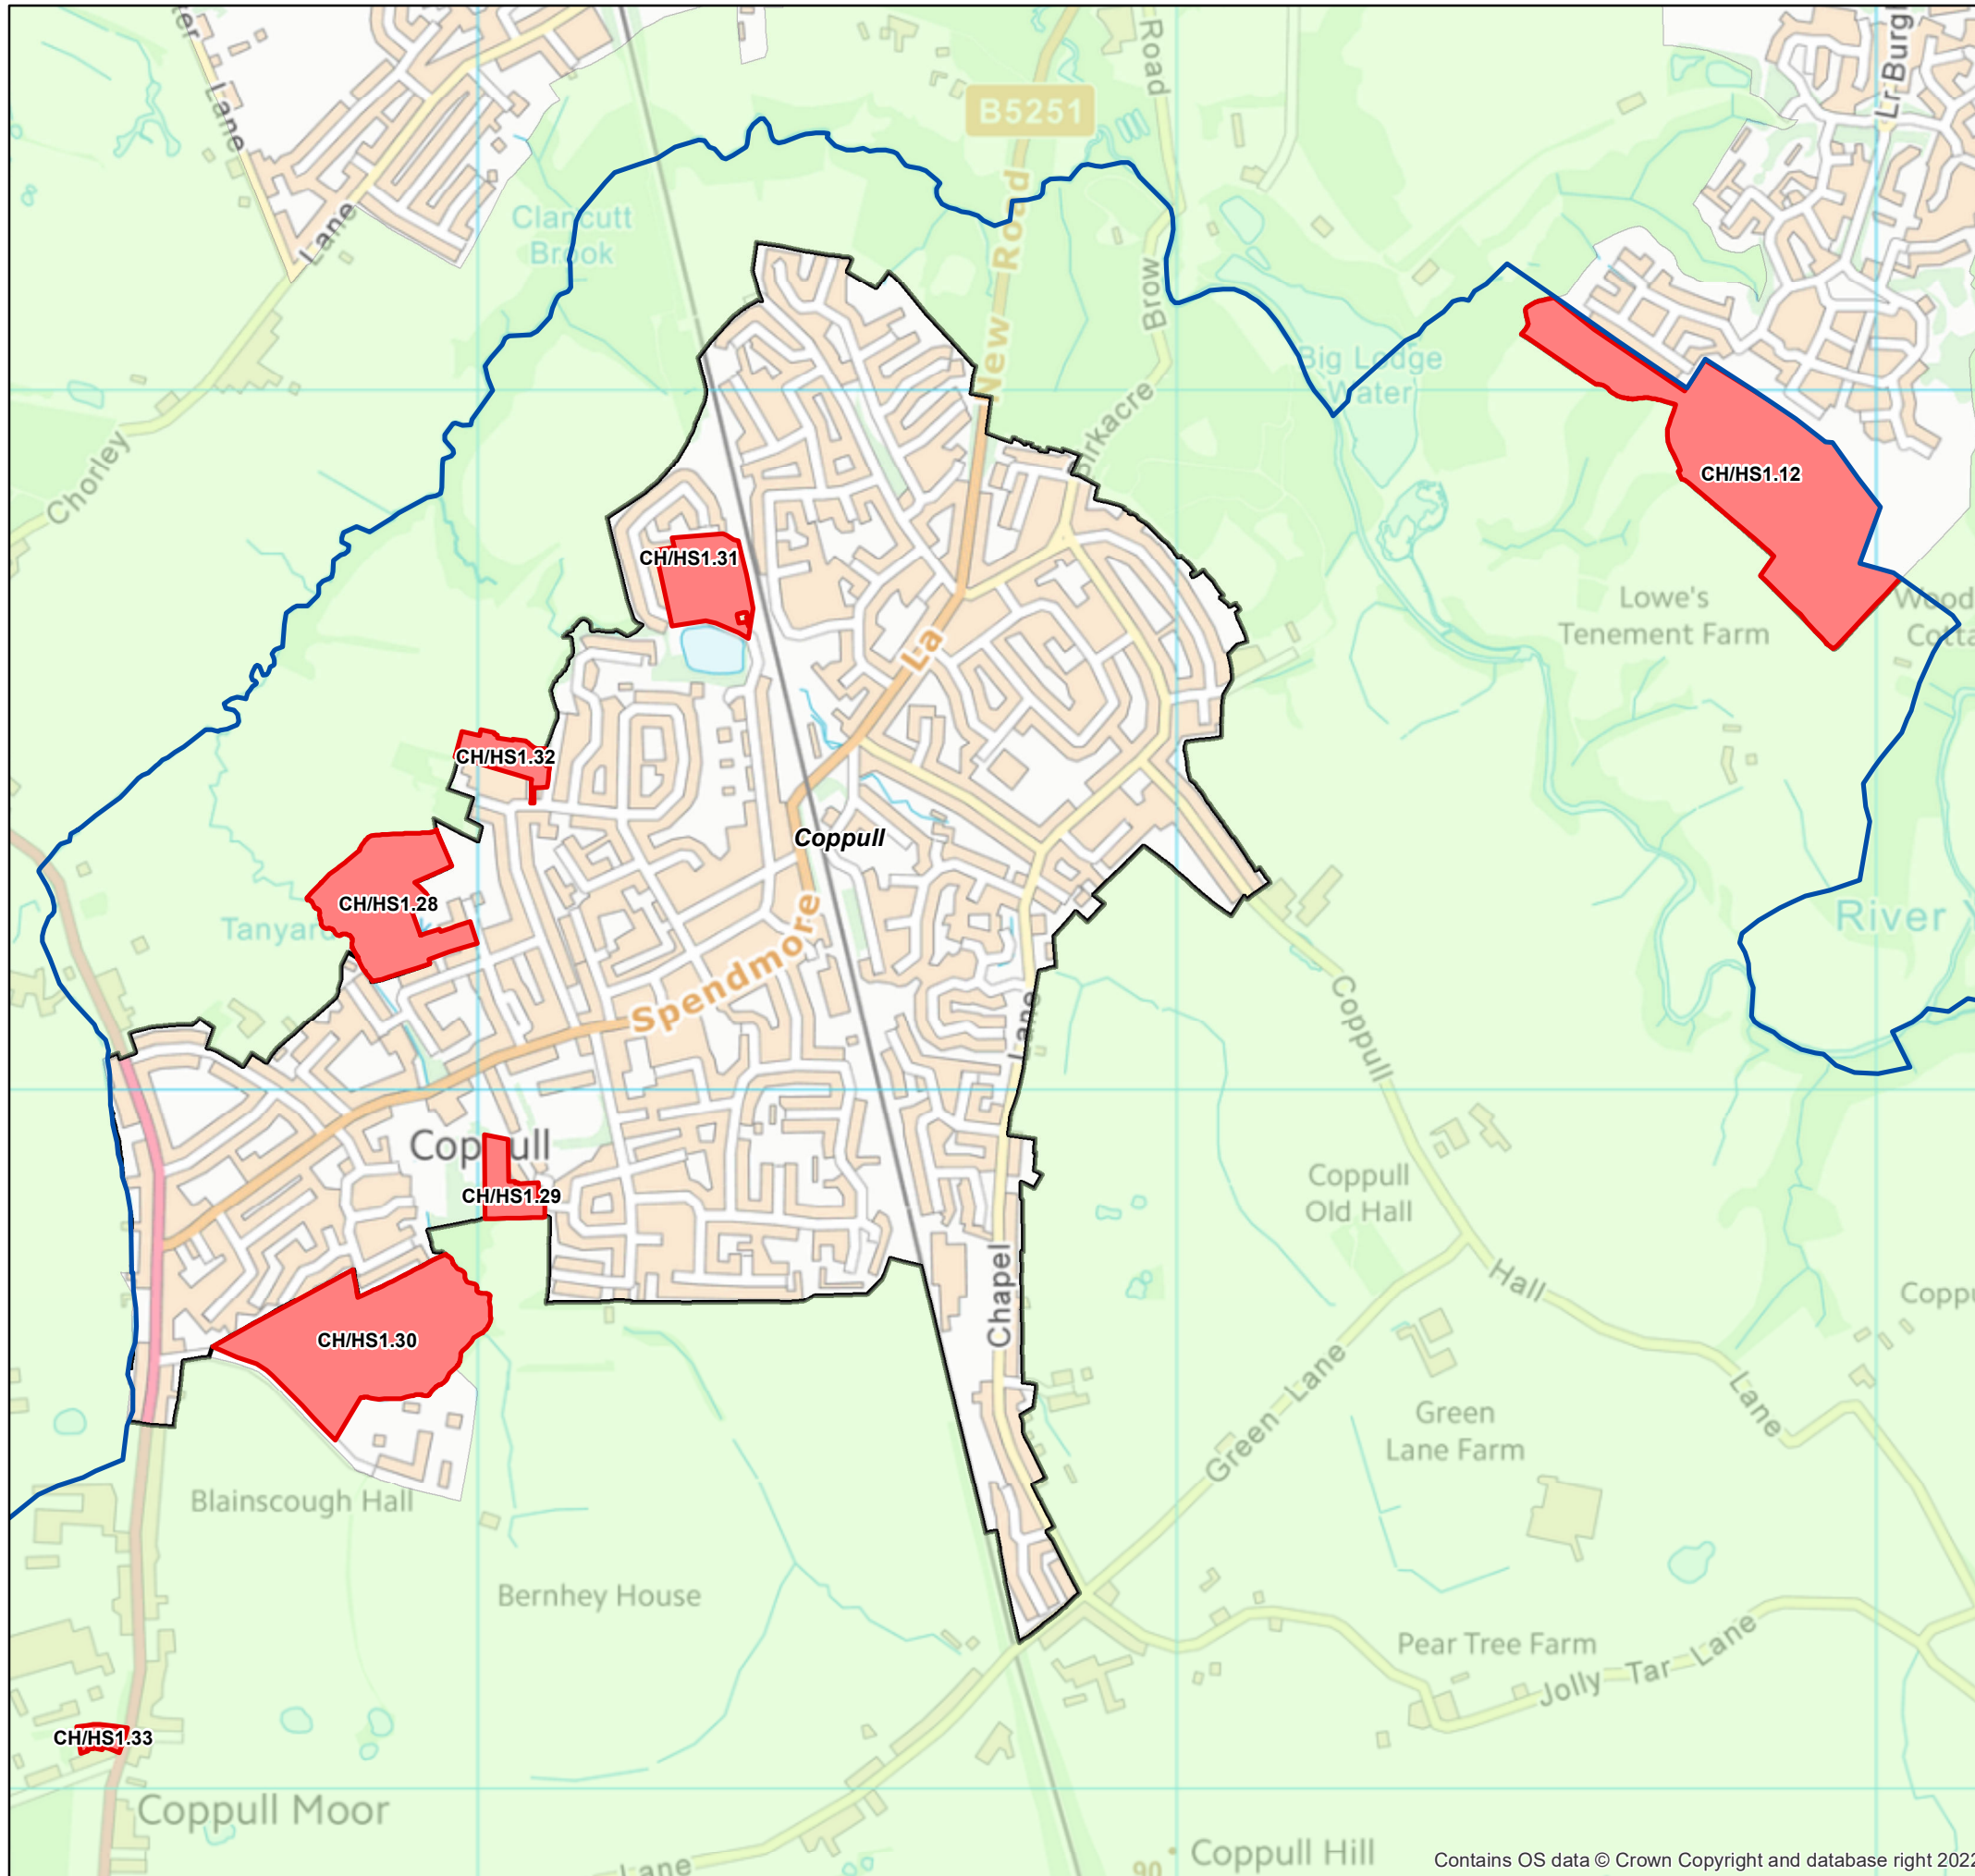

Coppull Ward

Legend

-  Housing
-  Employment
-  Mixed use
-  Green Belt
-  Ward Boundaries
-  Settlement Areas

Chorley
Council