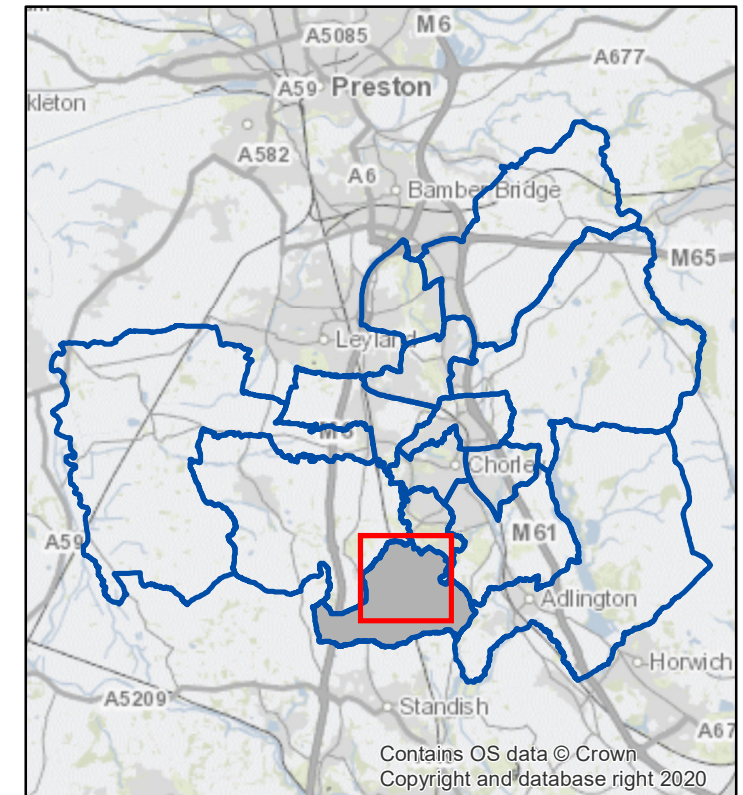

Coppull Ward

Legend

-  Housing
-  Employment
-  Mixed use
-  Green Belt
-  Ward Boundaries
-  Settlement Areas

Chorley
Council