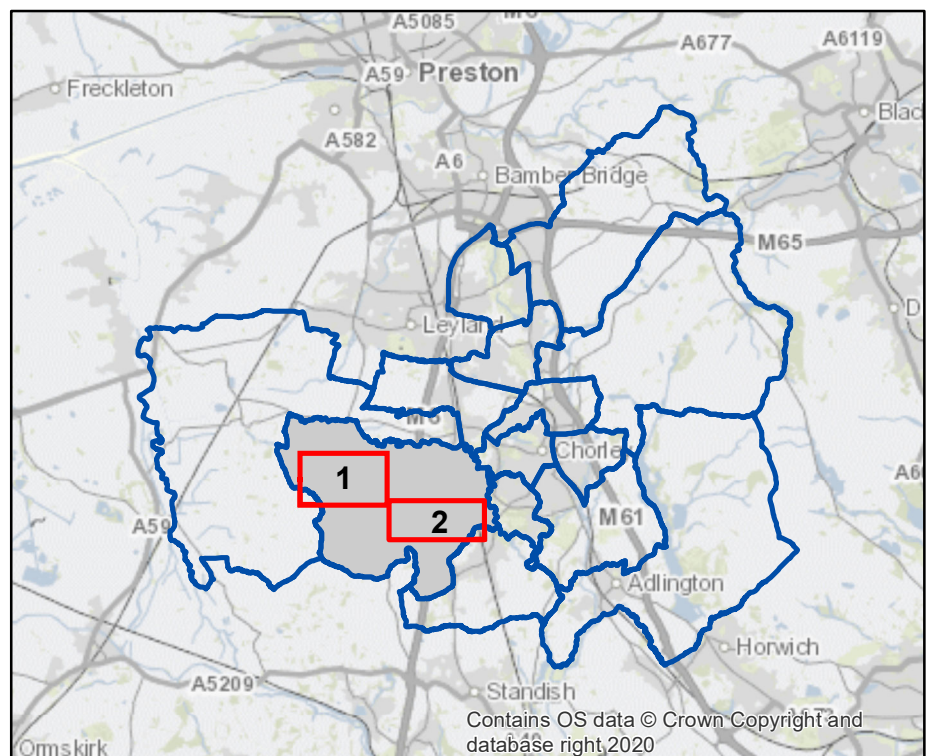

Eccleston, Heskin & Charnock Richard Ward

Legend

- Settlement Areas
- Housing
- Employment
- Mixed use
- Green Belt
- Ward Boundaries

N

Chorley Council

Contains OS data © Crown Copyright and database right 2022