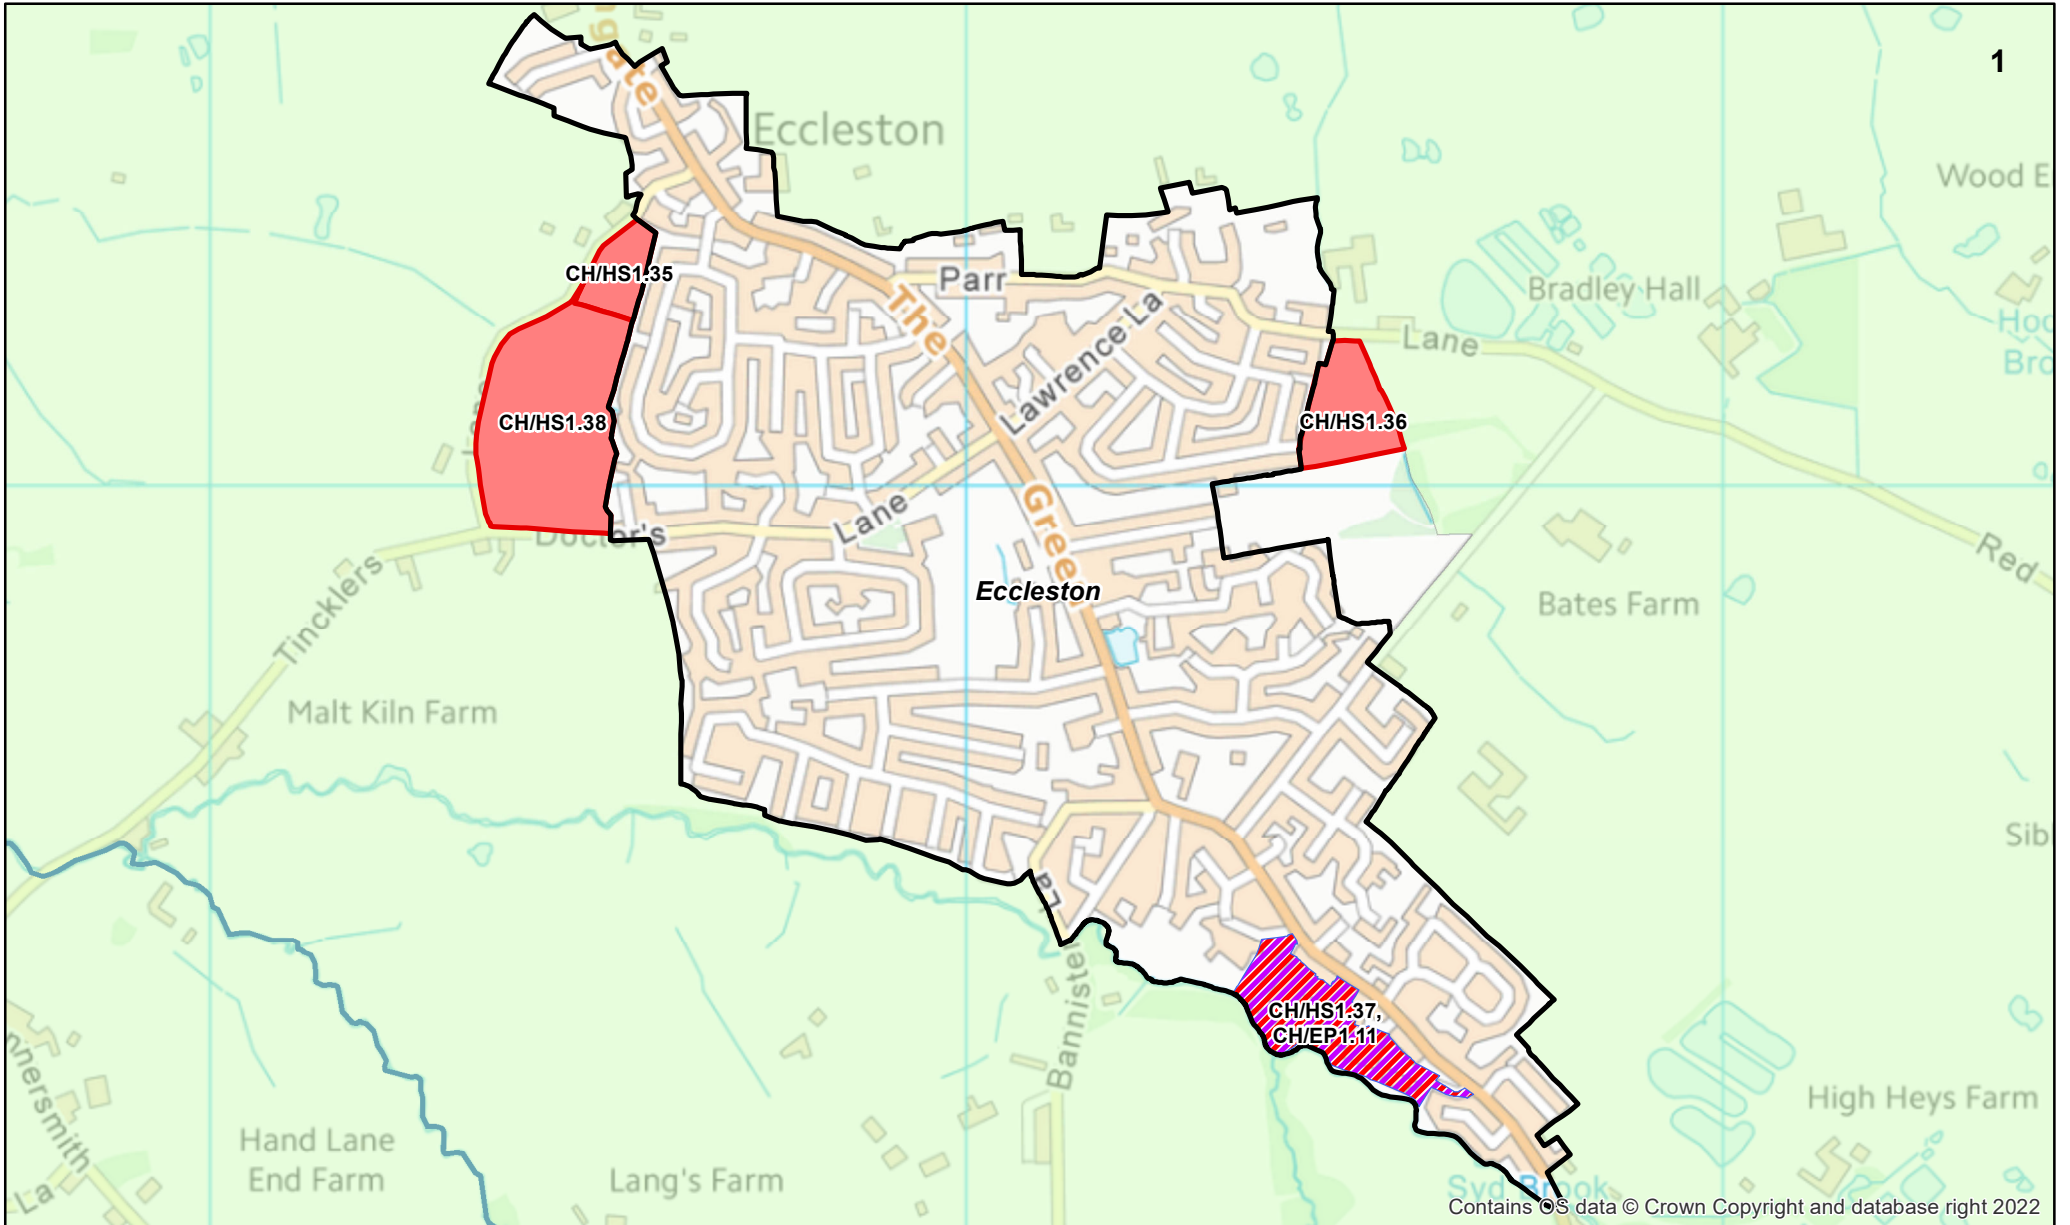

Eccleston, Heskin & Charnock Richard Ward

Legend

- Settlement Areas
- Housing
- Employment
- Mixed use
- Green Belt
- Ward Boundaries

N

Chorley Council

Contains OS data © Crown Copyright and database right 2022

Contains OS data © Crown

Contains OS data © Crown Copyright and database right, 2020