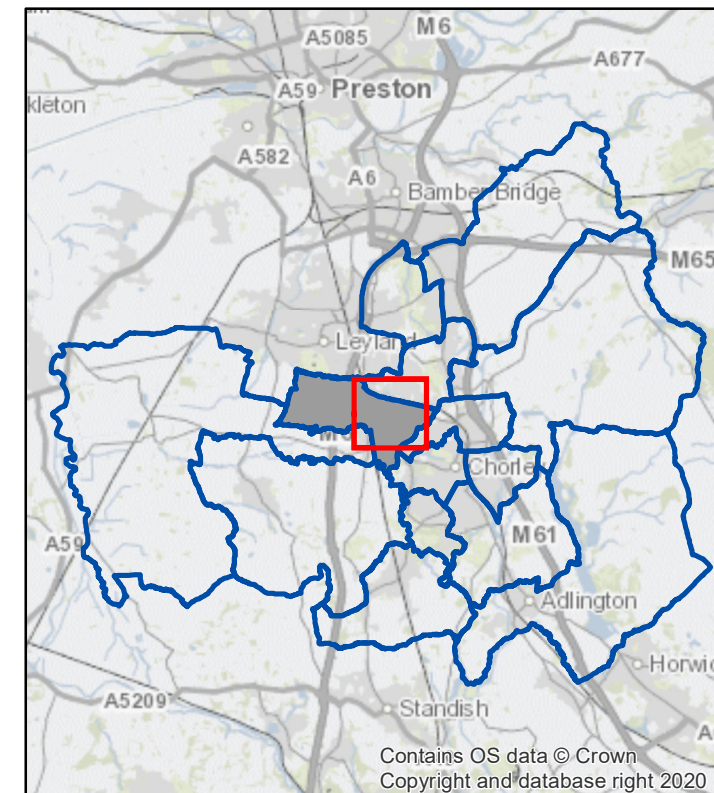

# Euxton Ward

## Legend

-  Housing
-  Employment
-  Mixed use
-  Green Belt
-  Ward Boundaries
-  Settlement Areas

**Chorley**  
Council