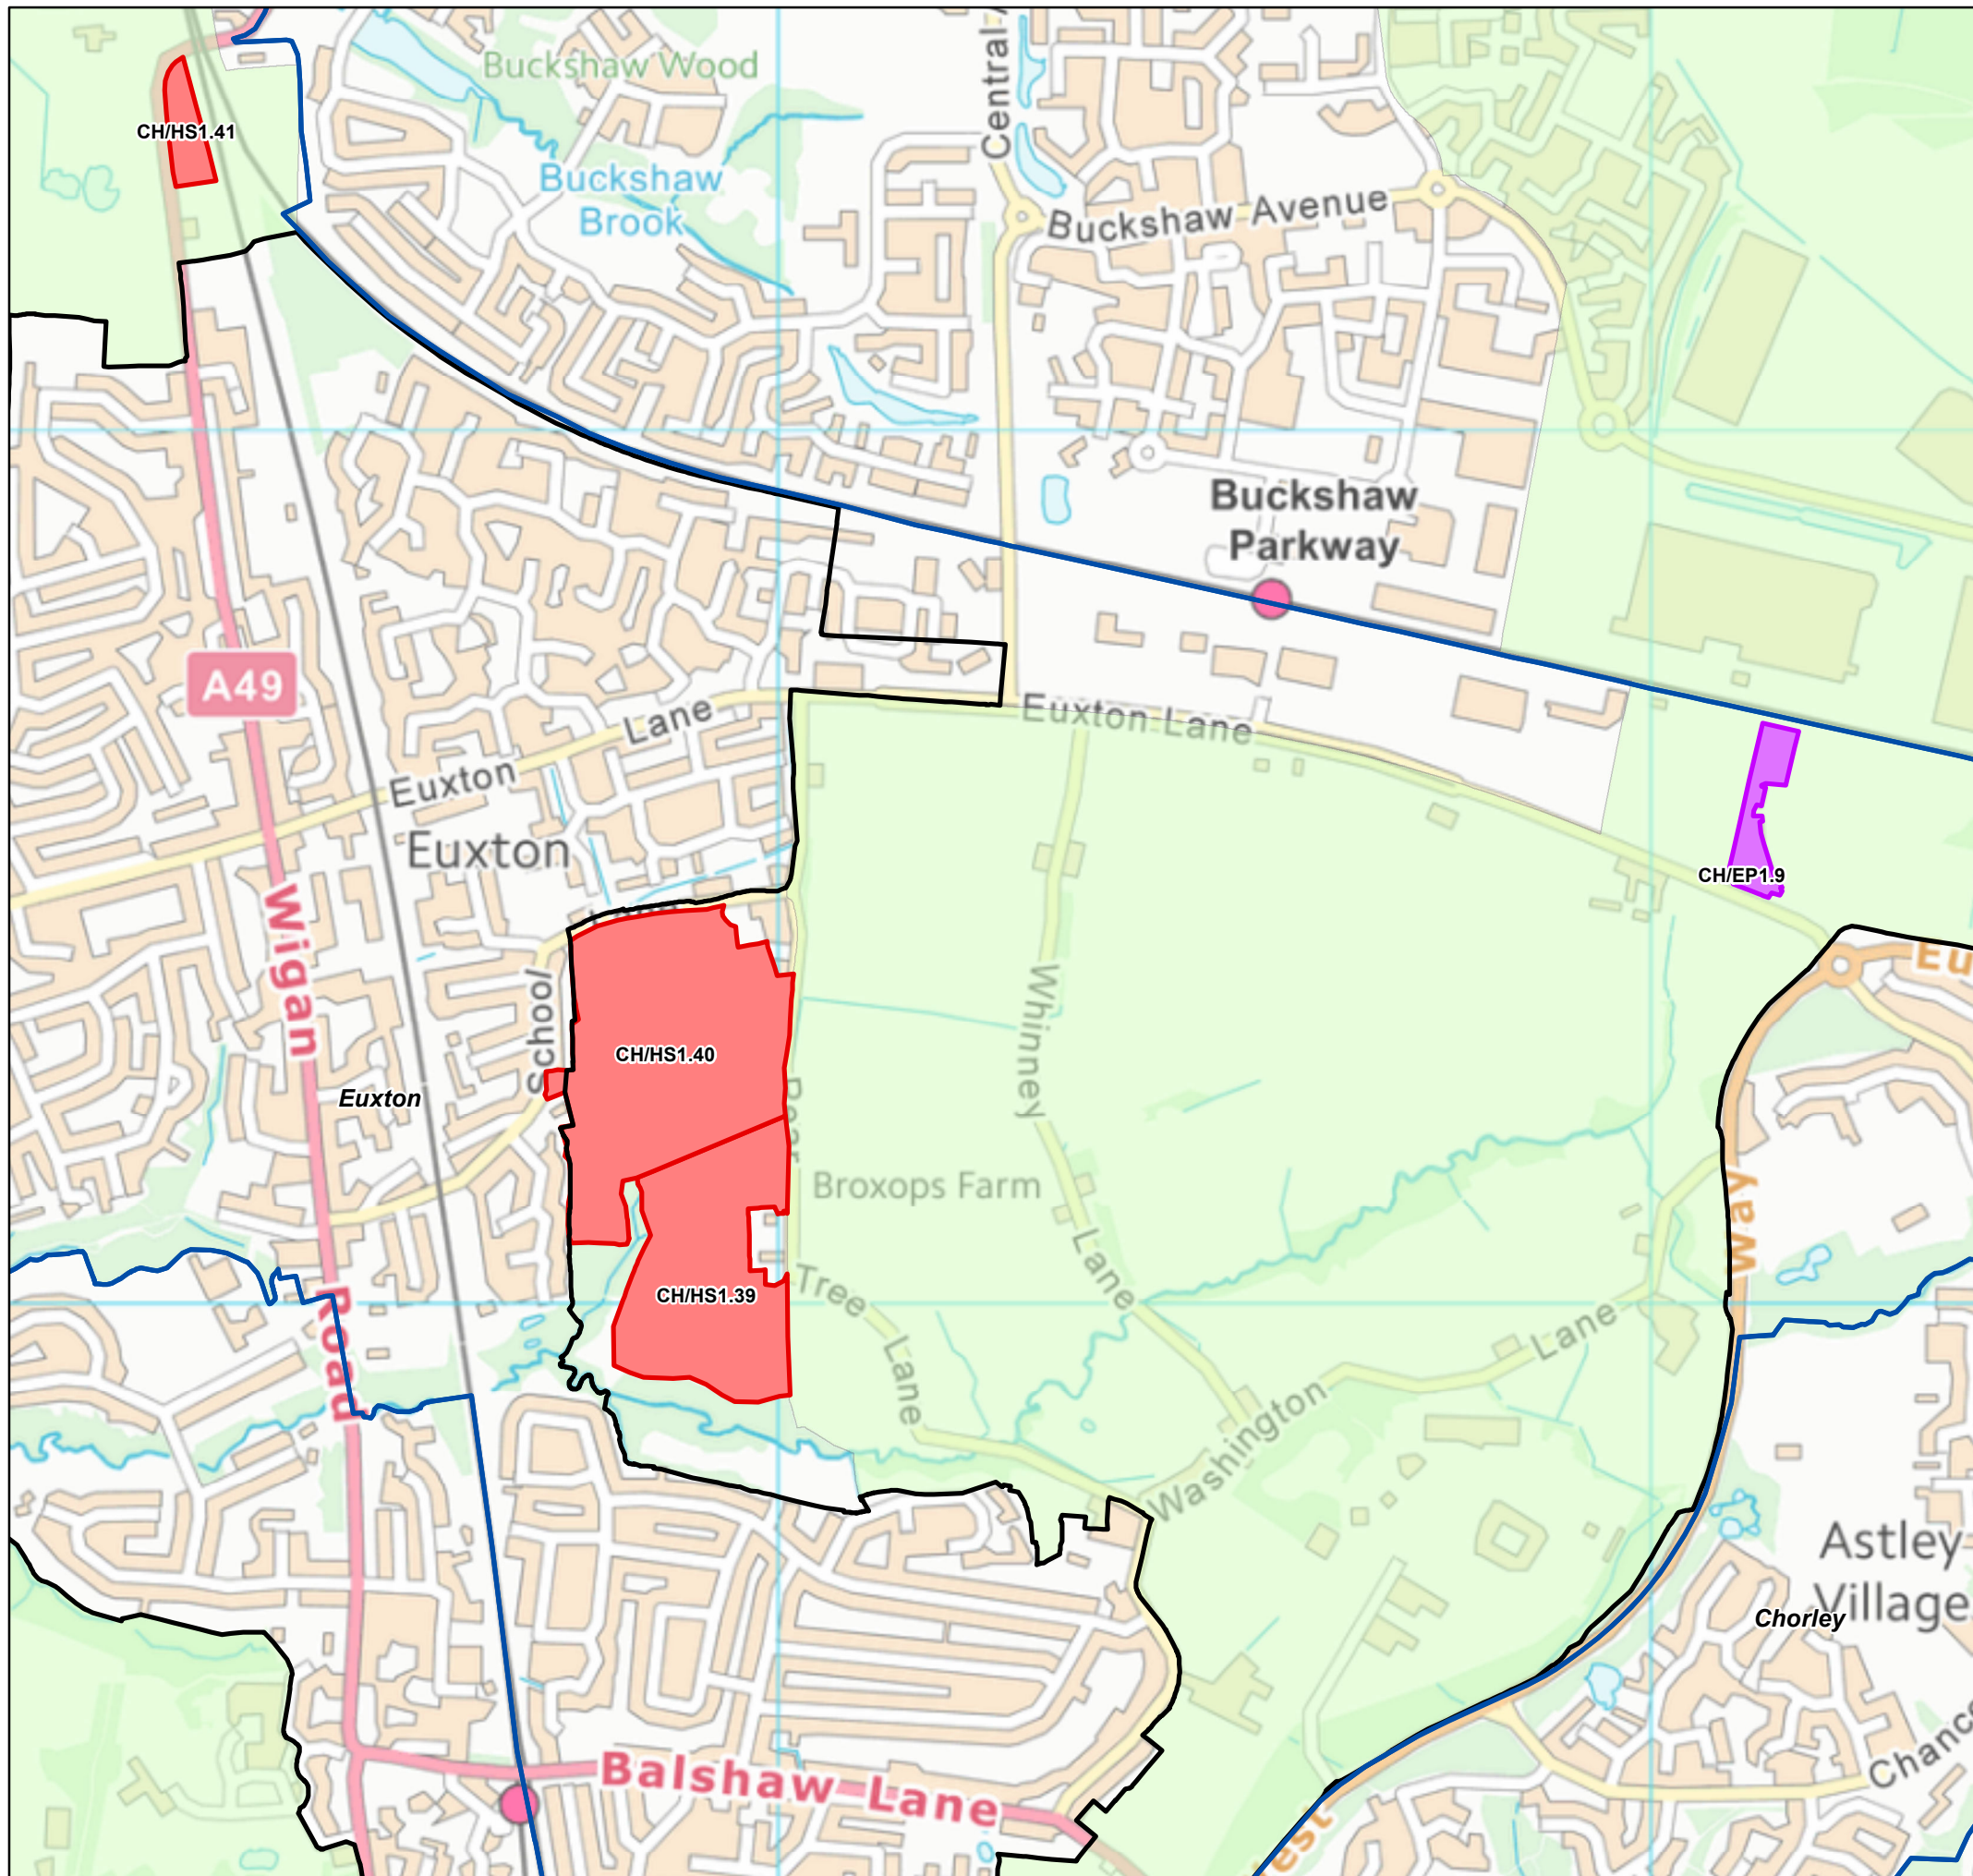

# Euxton Ward

## Legend

-  Housing
-  Employment
-  Mixed use
-  Green Belt
-  Ward Boundaries
-  Settlement Areas

**Chorley**  
Council