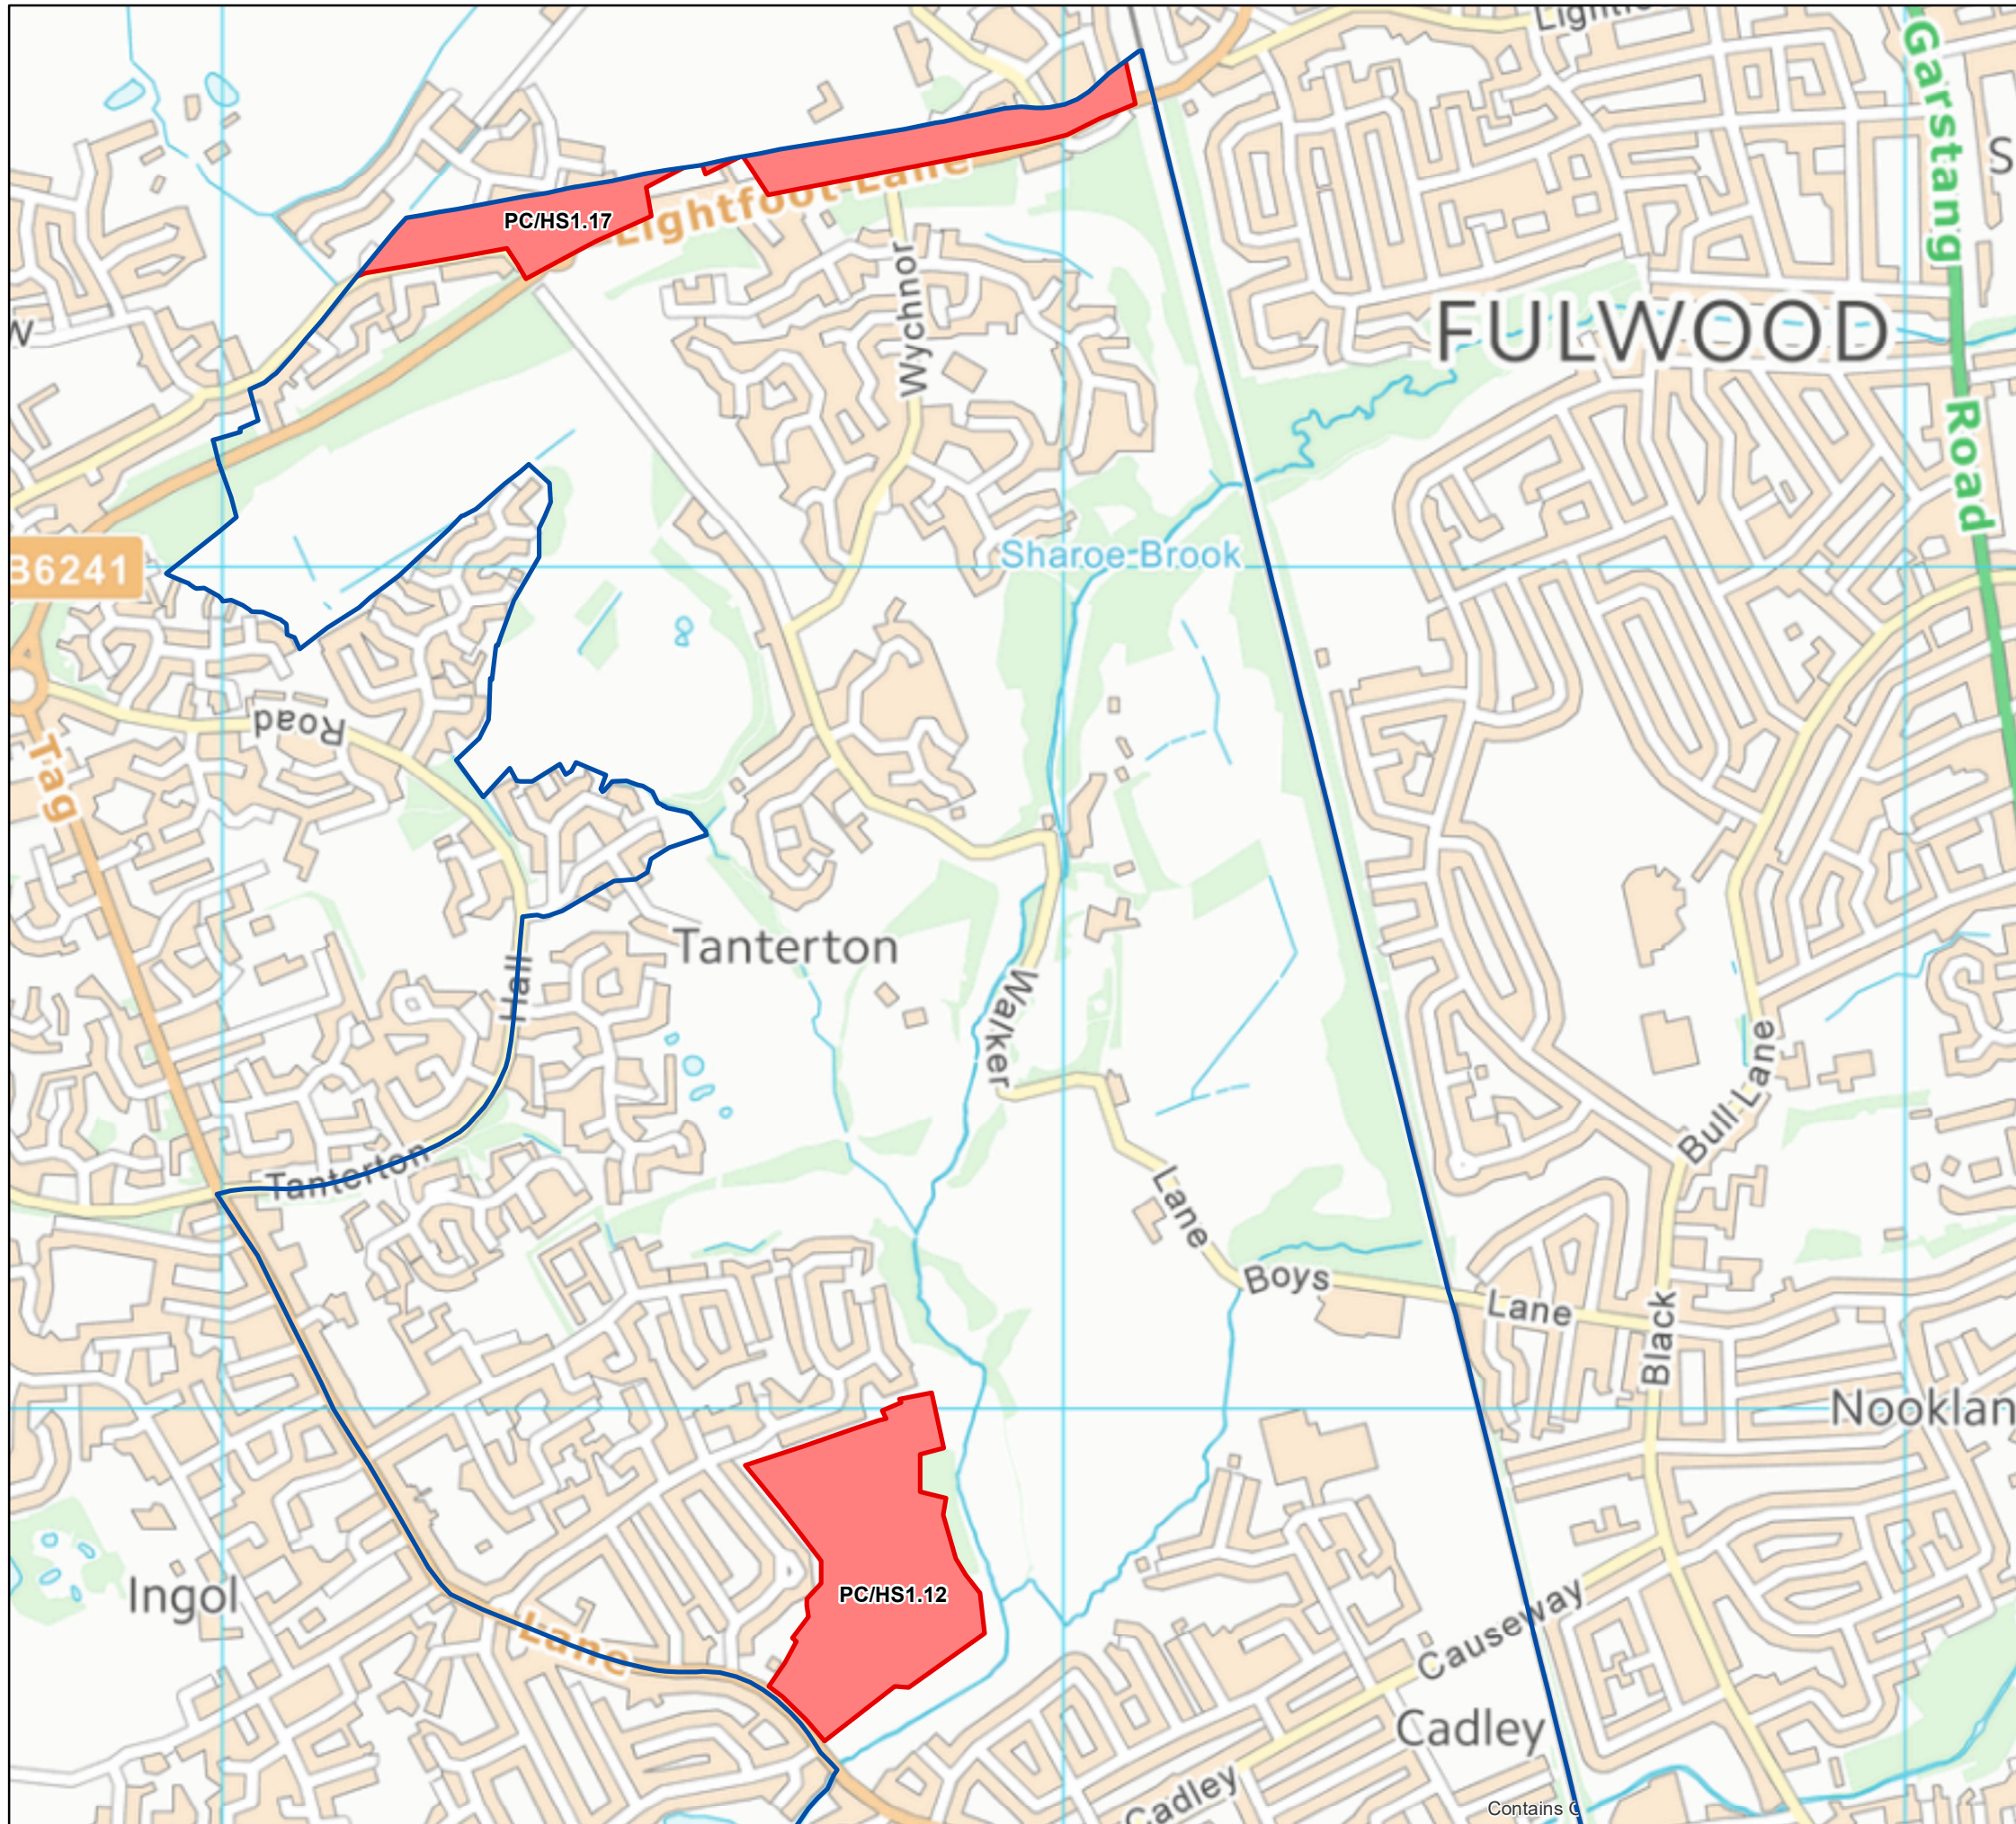

Cadley Ward

Legend

-  Housing
-  Employment
-  Mixed use
-  Green Belt
-  Ward Boundaries

Preston
City Council