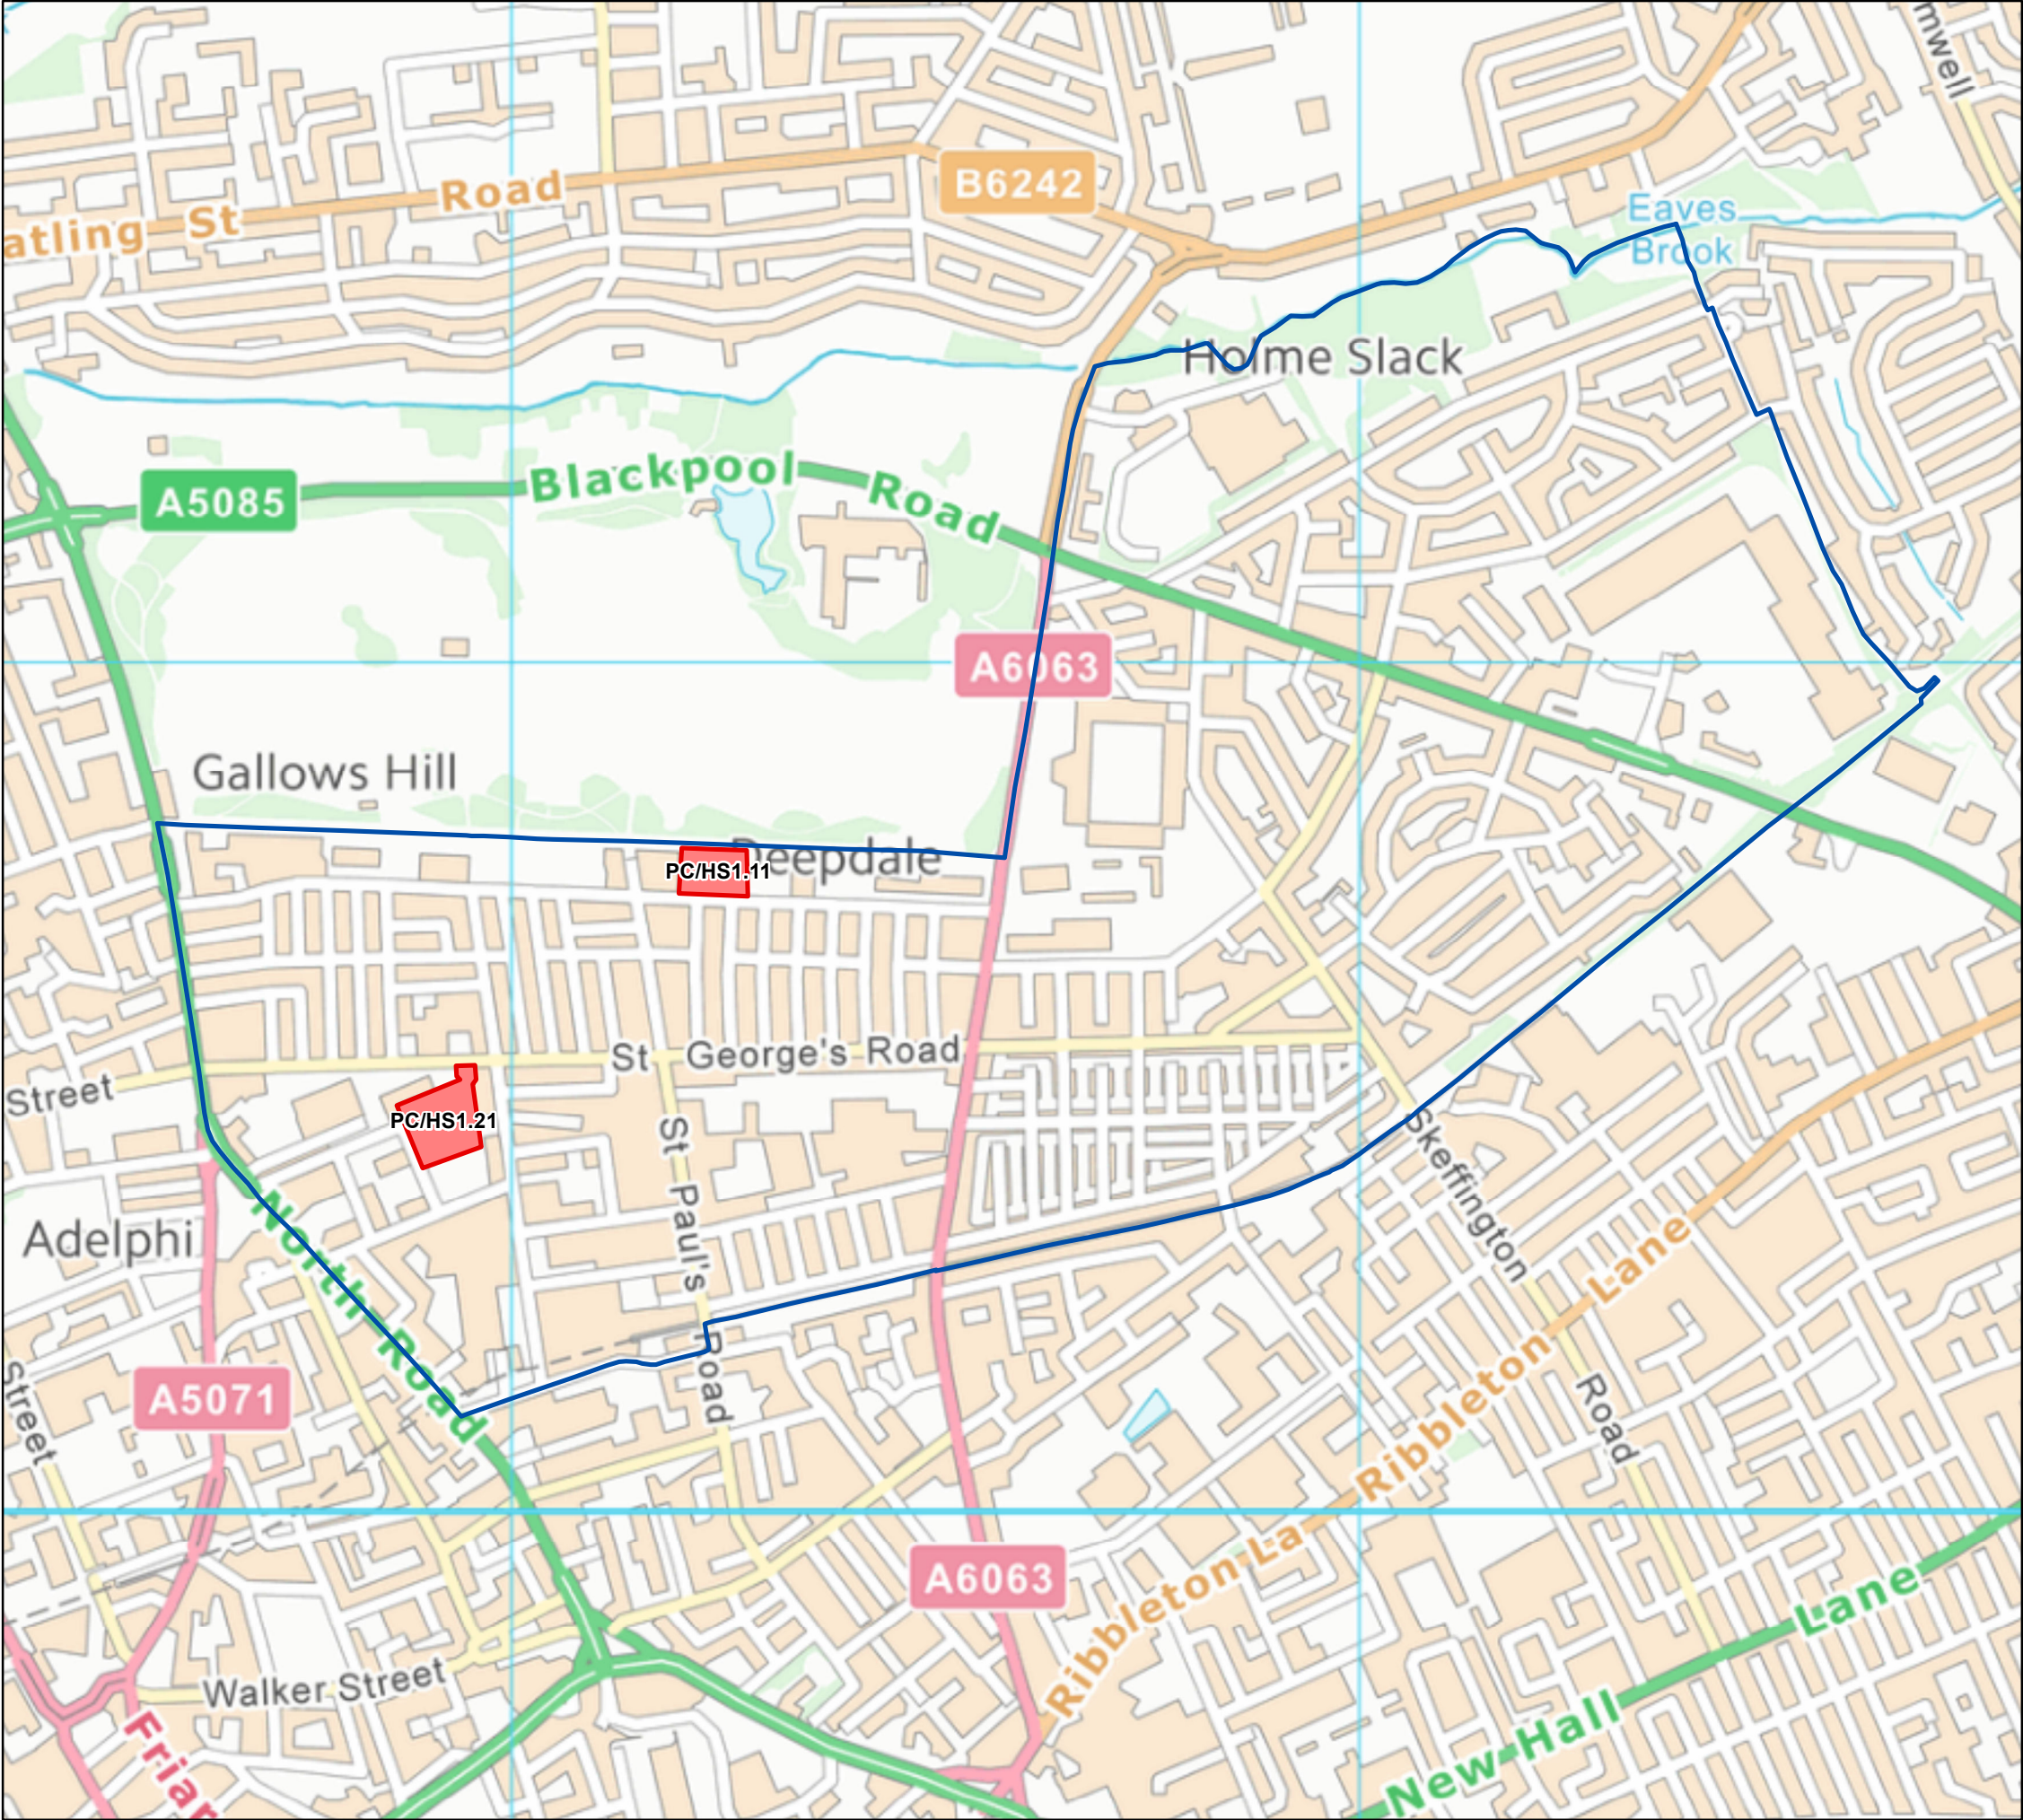

# Deepdale Ward

## Legend

-  Housing
-  Employment
-  Mixed use
-  Green Belt
-  Ward Boundaries

**Preston**  
City Council