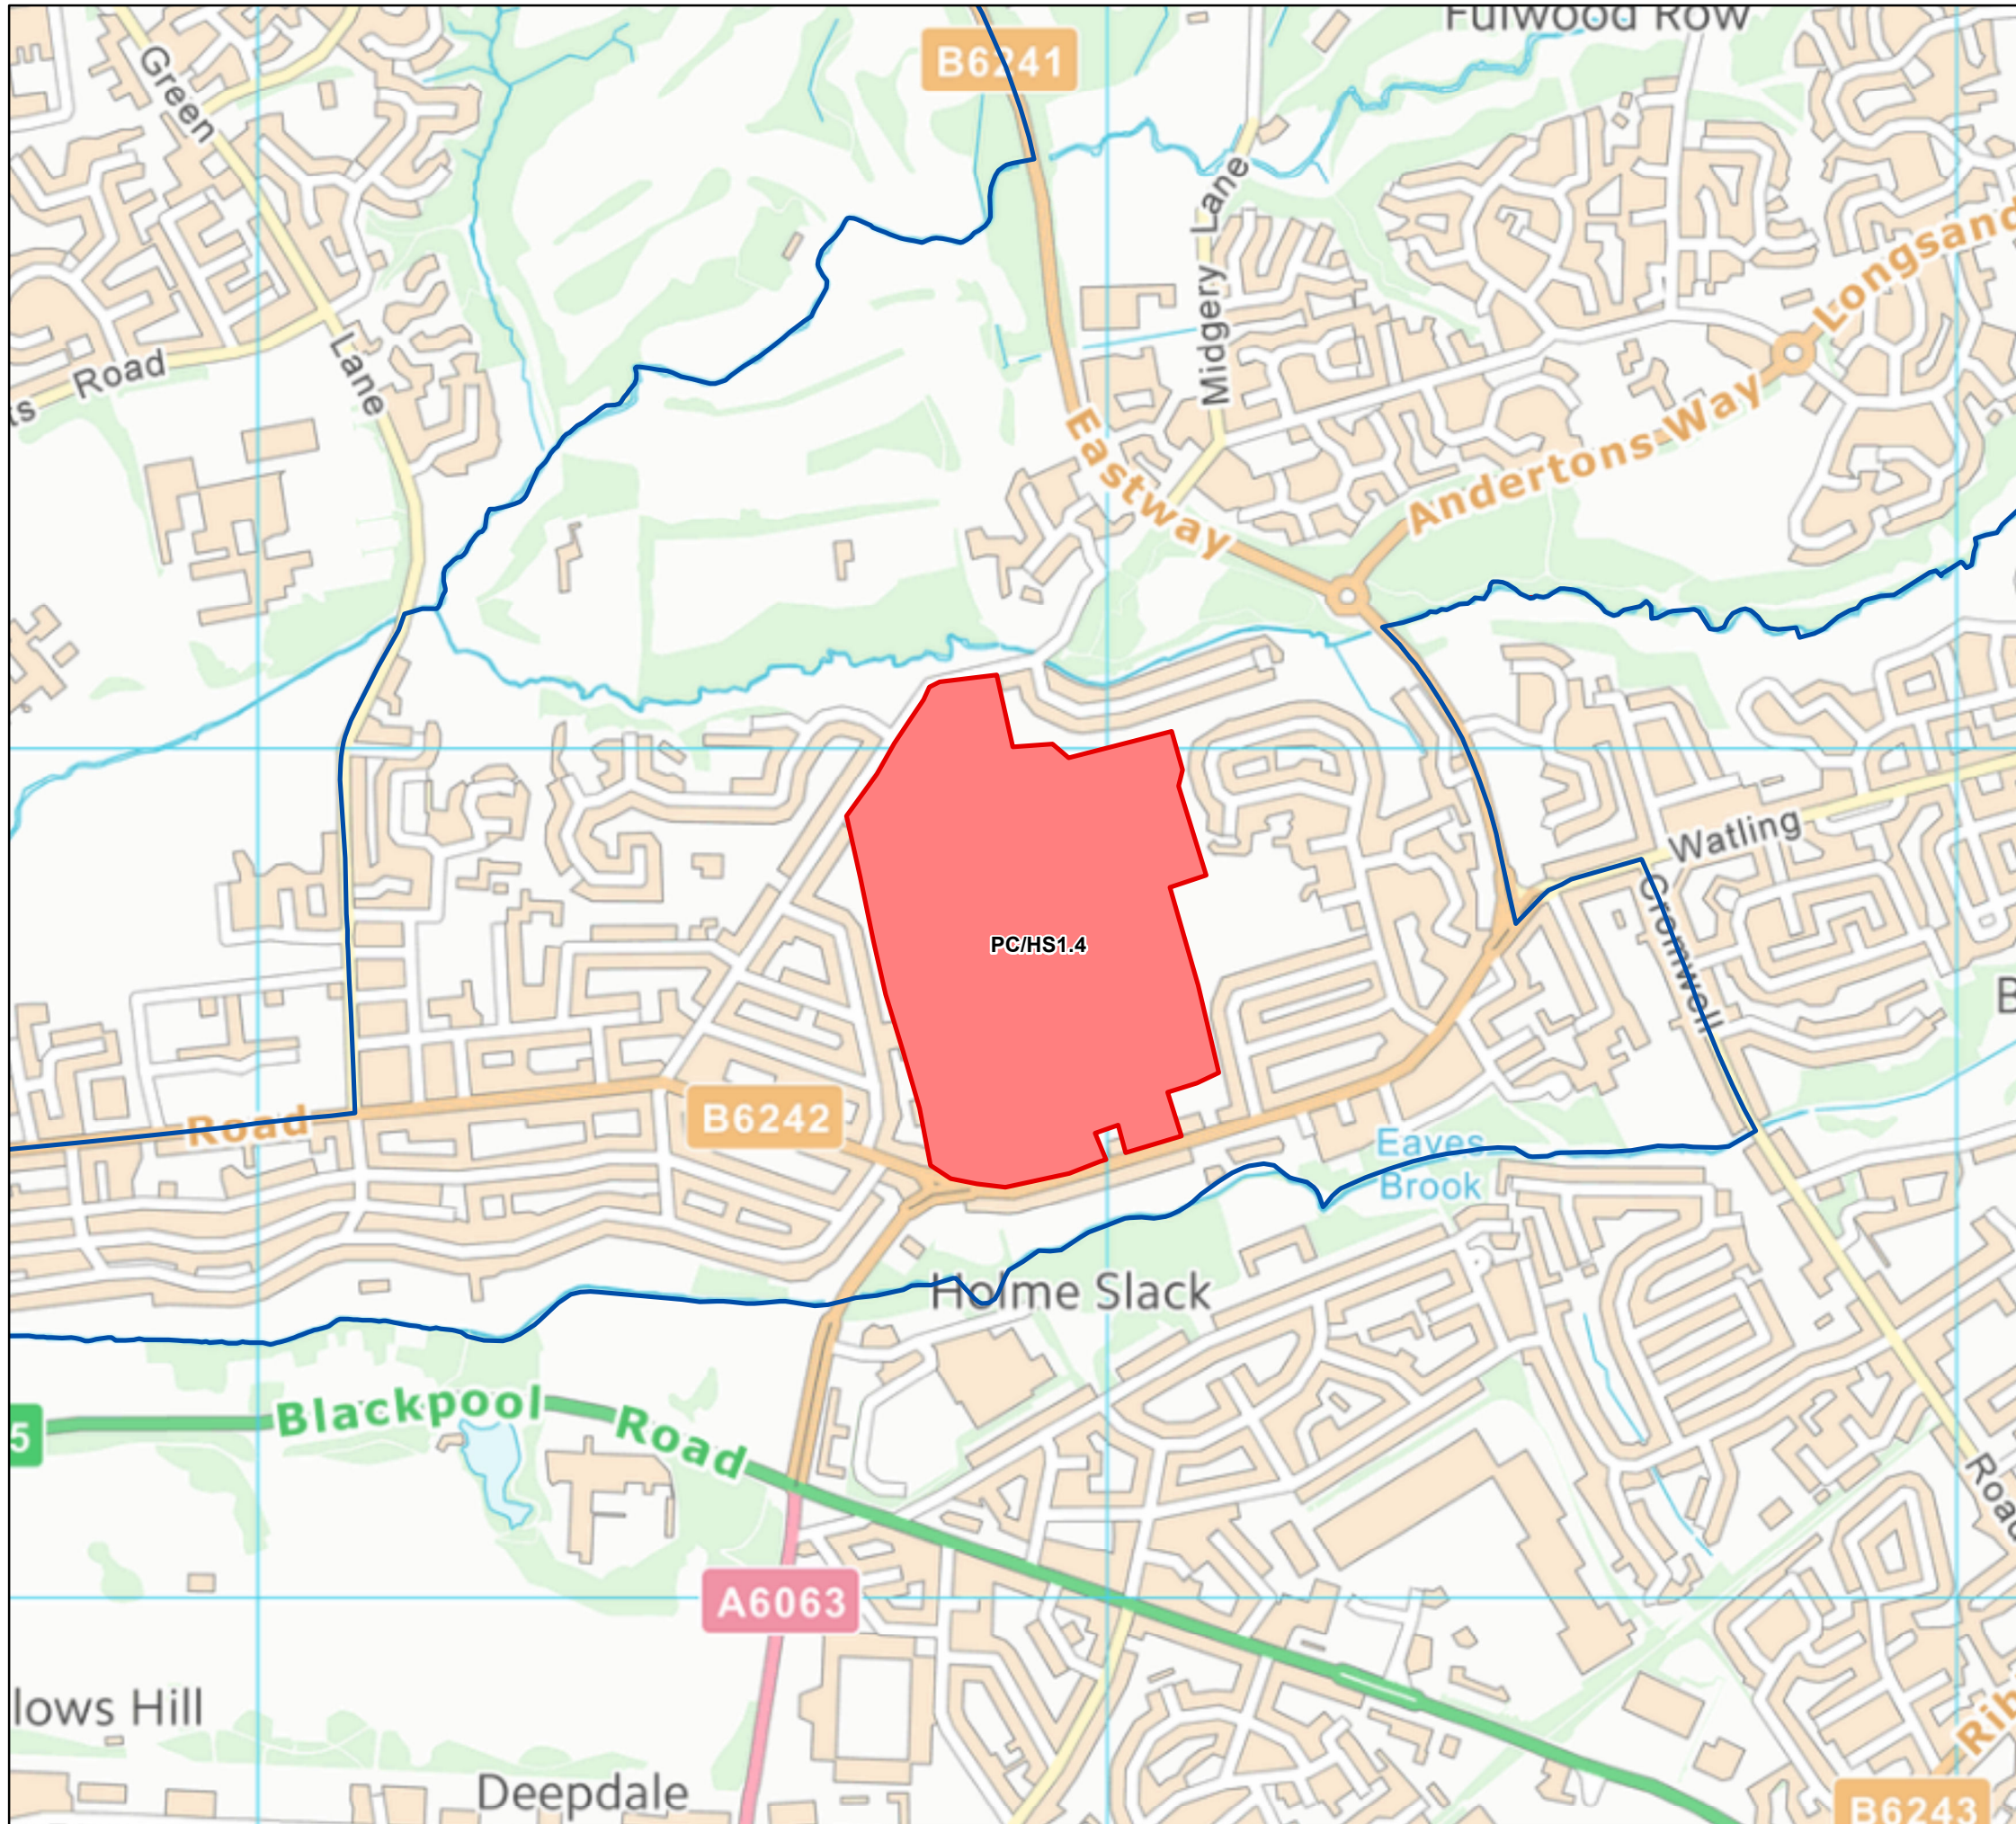

Garrison Ward

Legend

-  Housing
-  Employment
-  Mixed use
-  Green Belt
-  Ward Boundaries

Preston
City Council