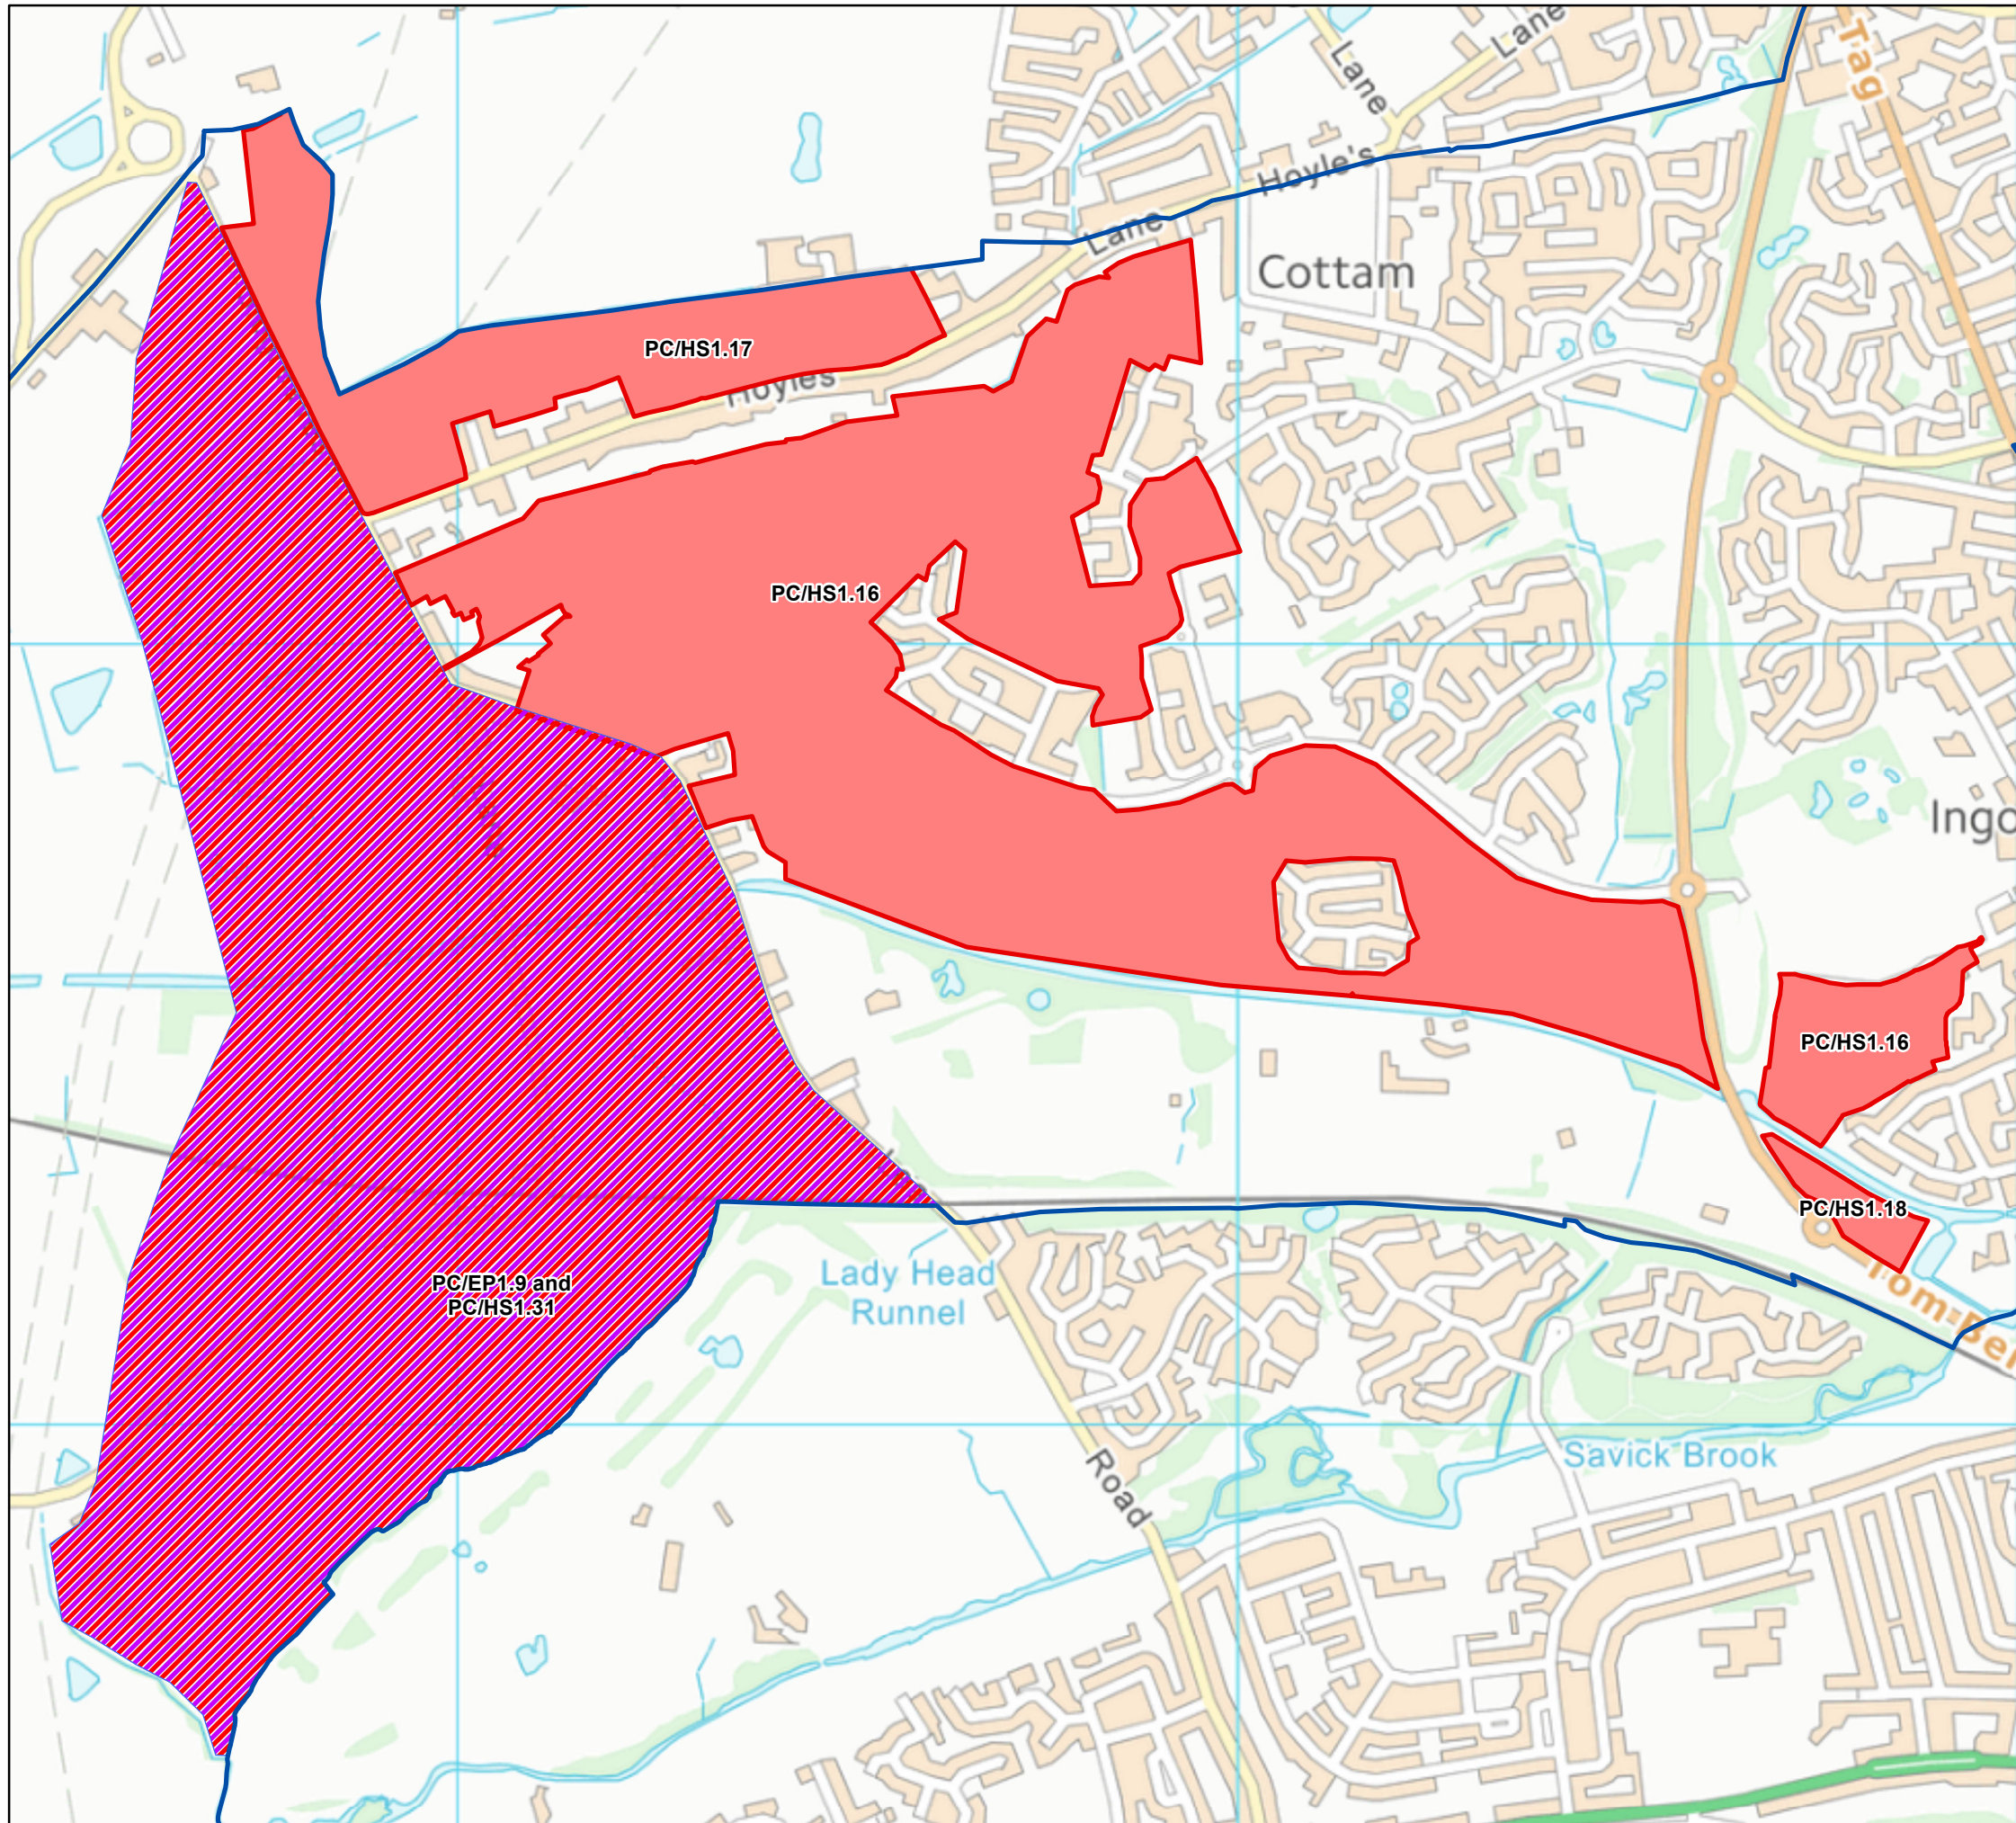

Ingol & Cottam Ward

Legend

-  Housing
-  Employment
-  Mixed use
-  Green Belt
-  Ward Boundaries

Preston
City Council