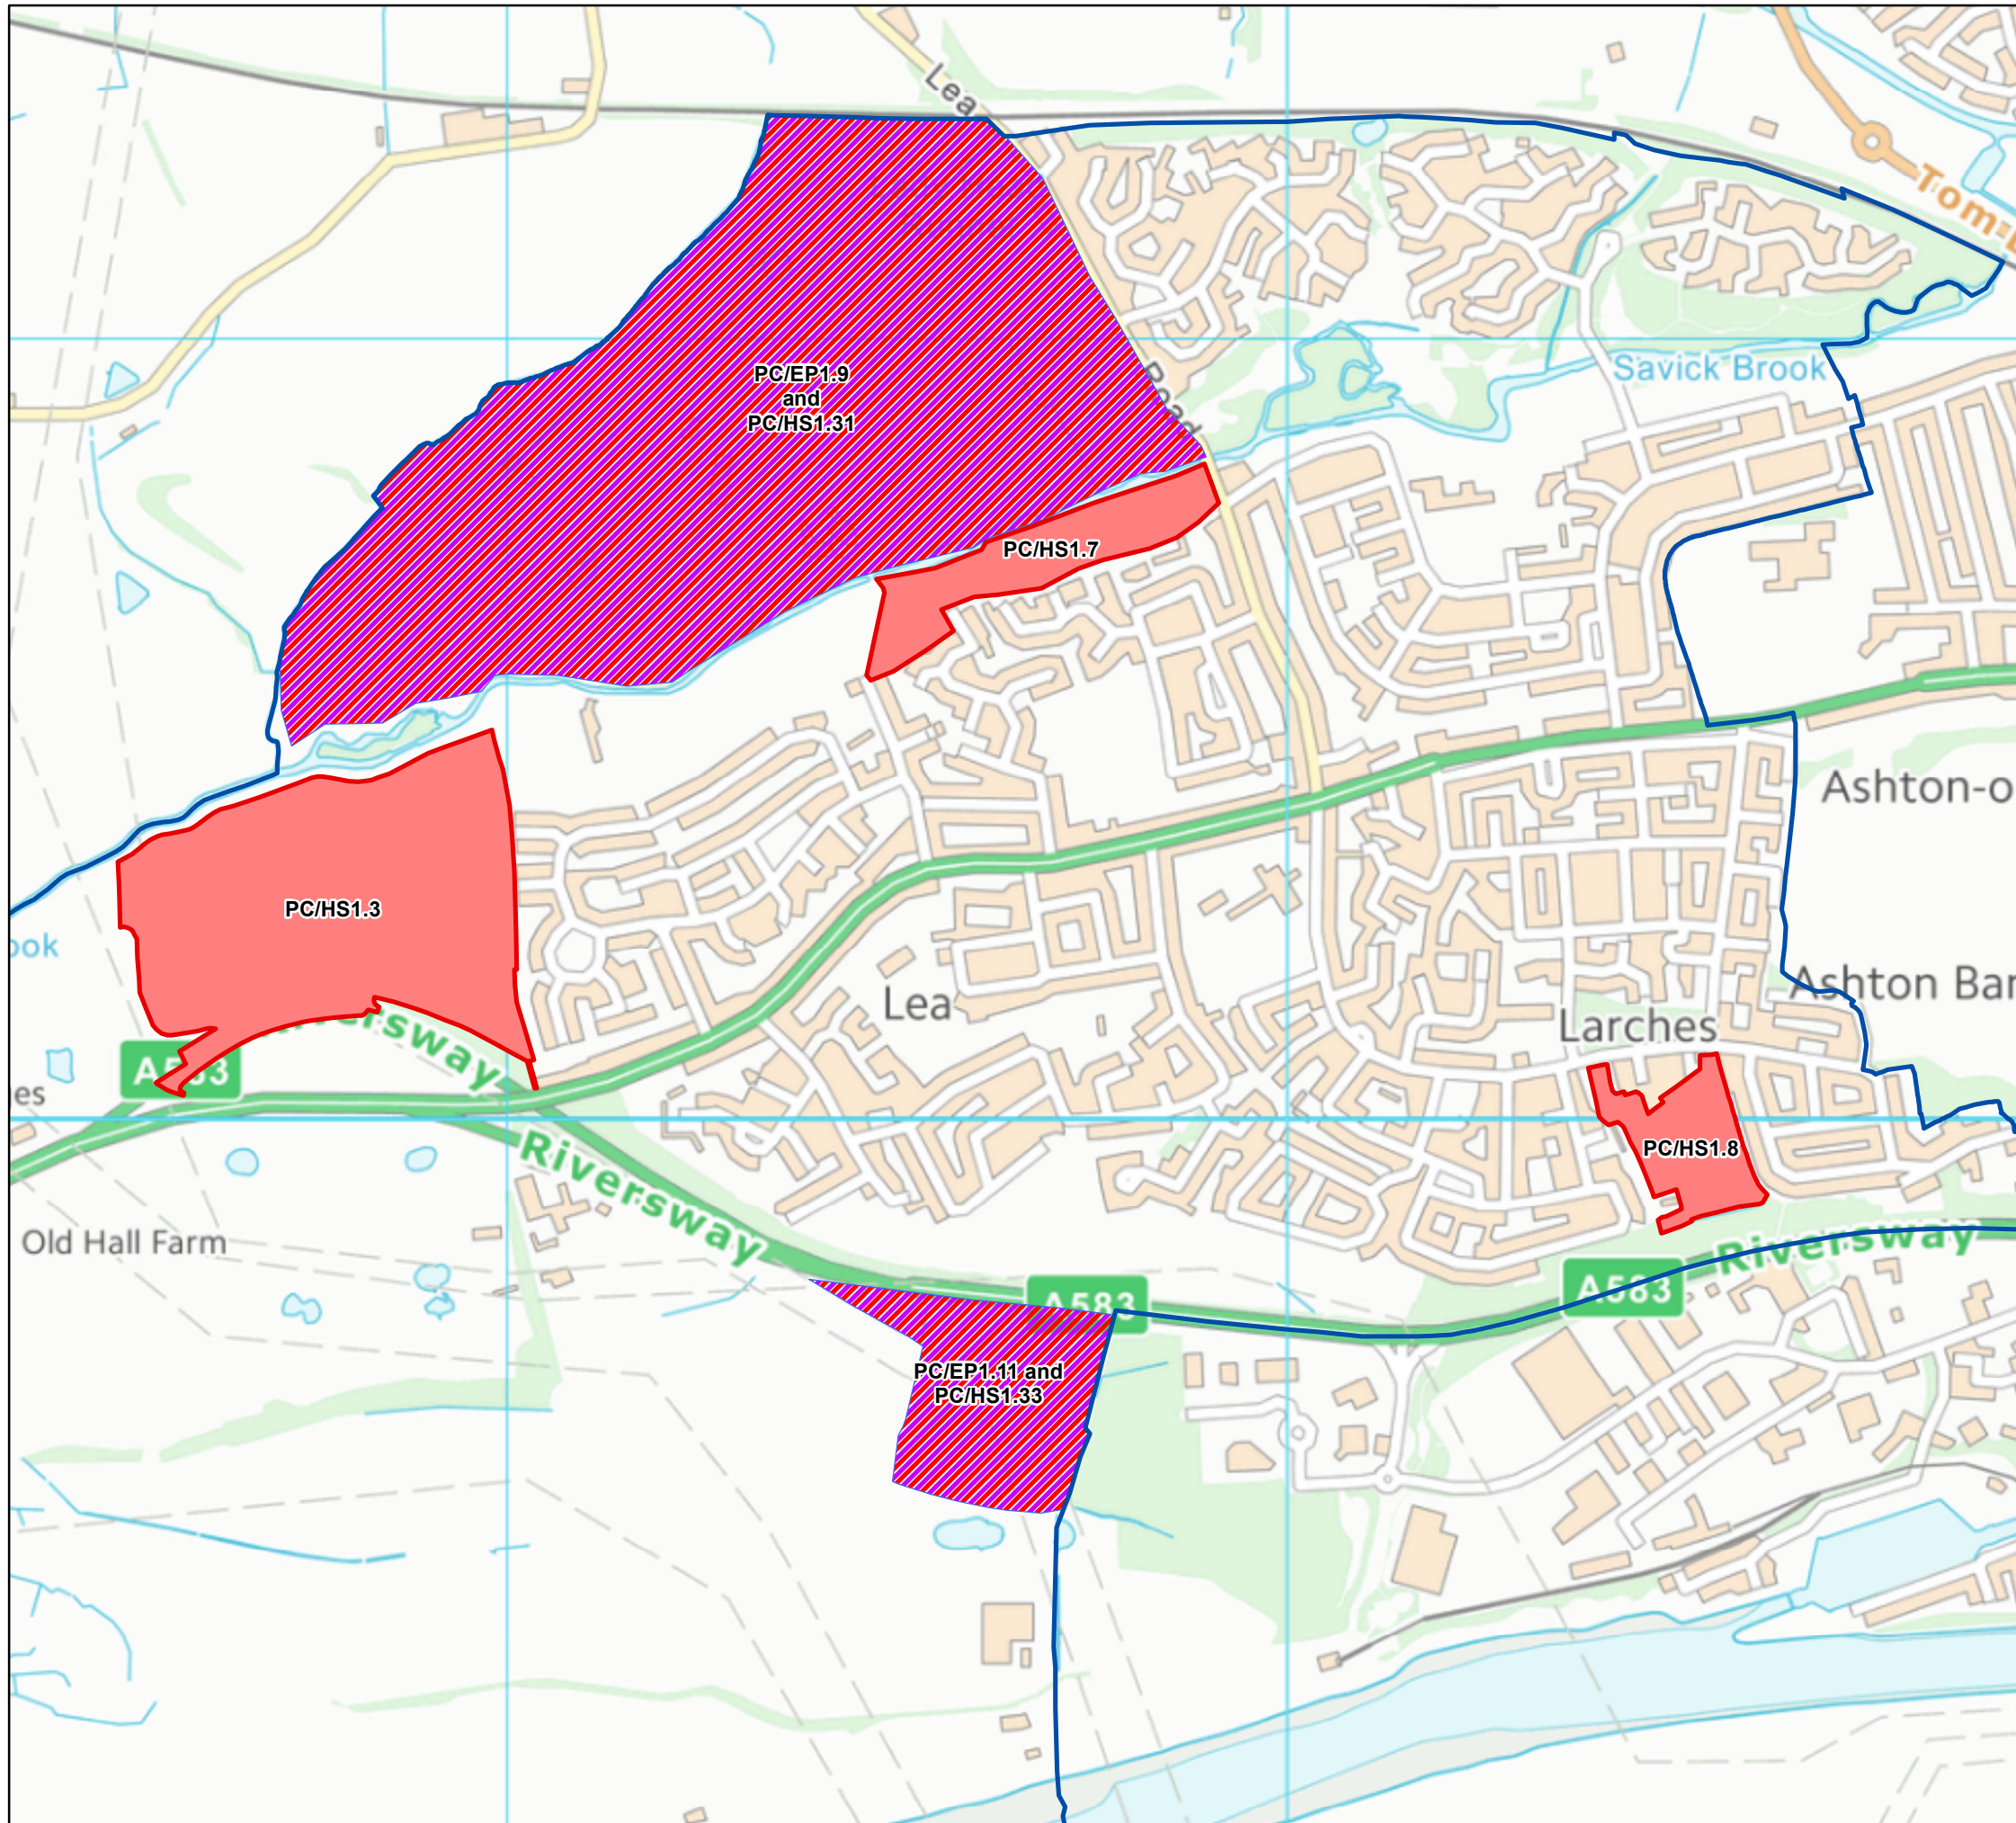

Lea & Larches Ward

Legend

-  Housing
-  Employment
-  Mixed use
-  Green Belt
-  Ward Boundaries

Preston
City Council