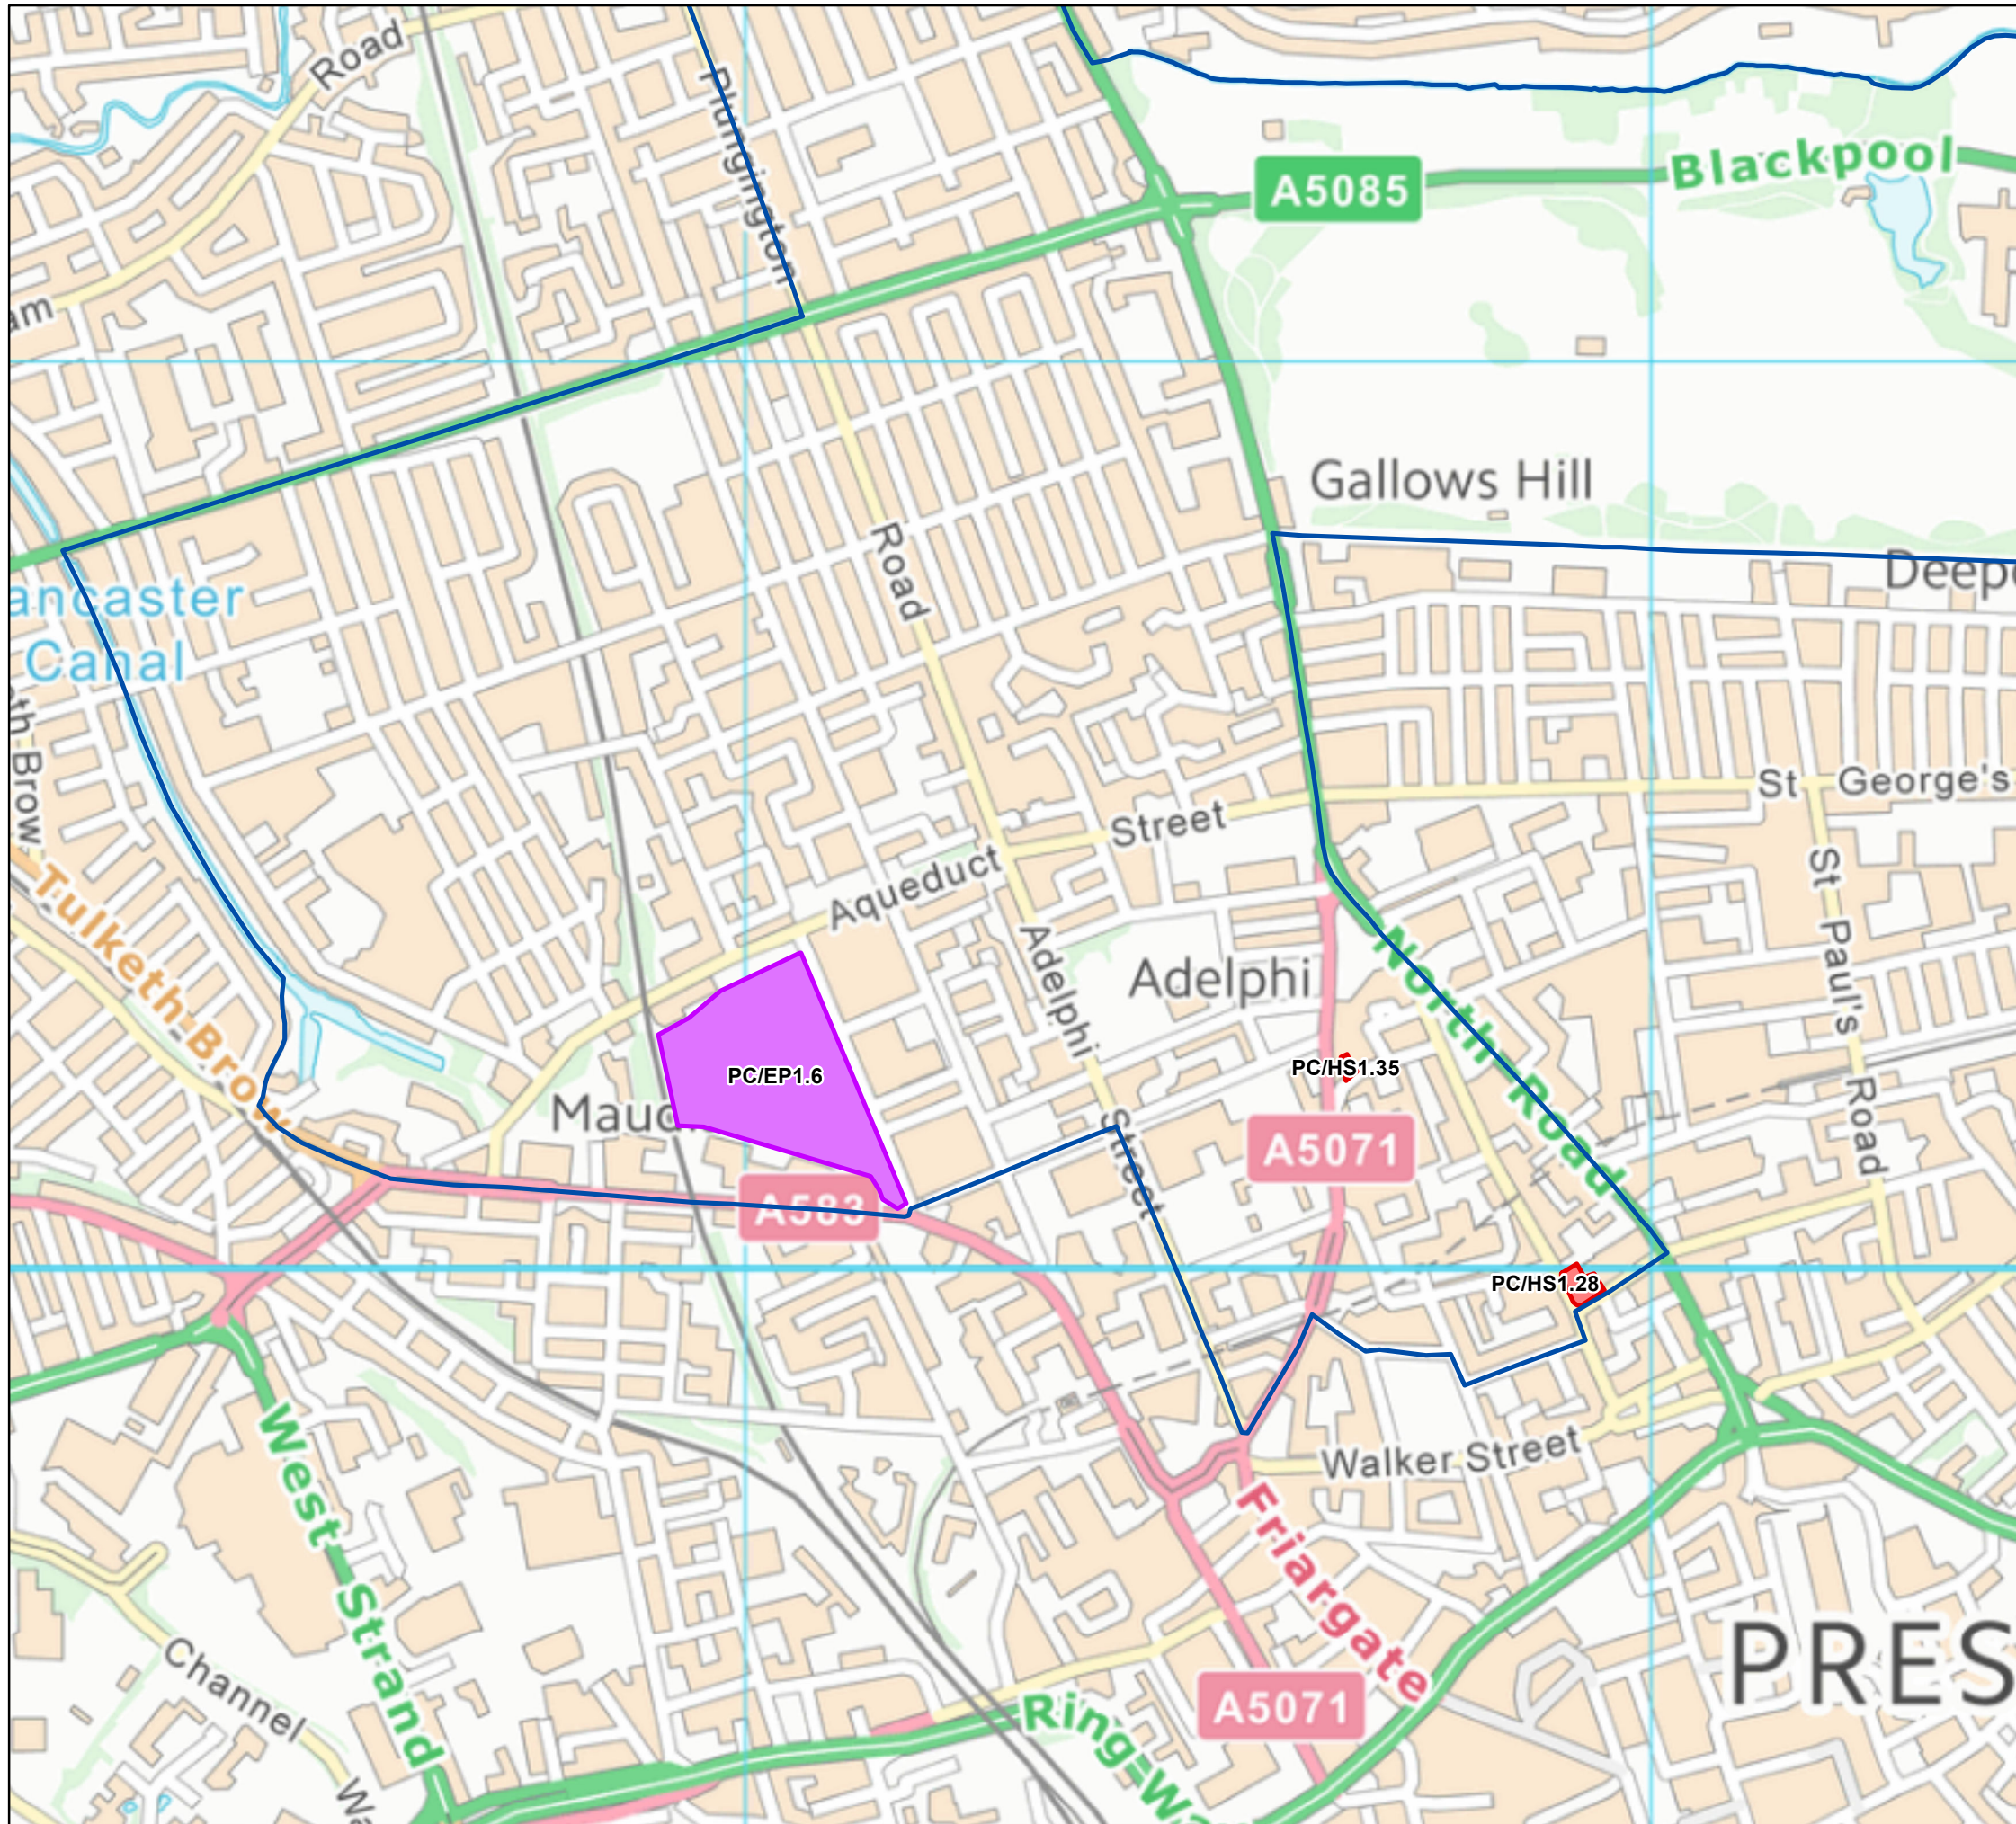

Plungington Ward

Legend

-  Housing
-  Employment
-  Mixed use
-  Green Belt
-  Ward Boundaries

Preston
City Council