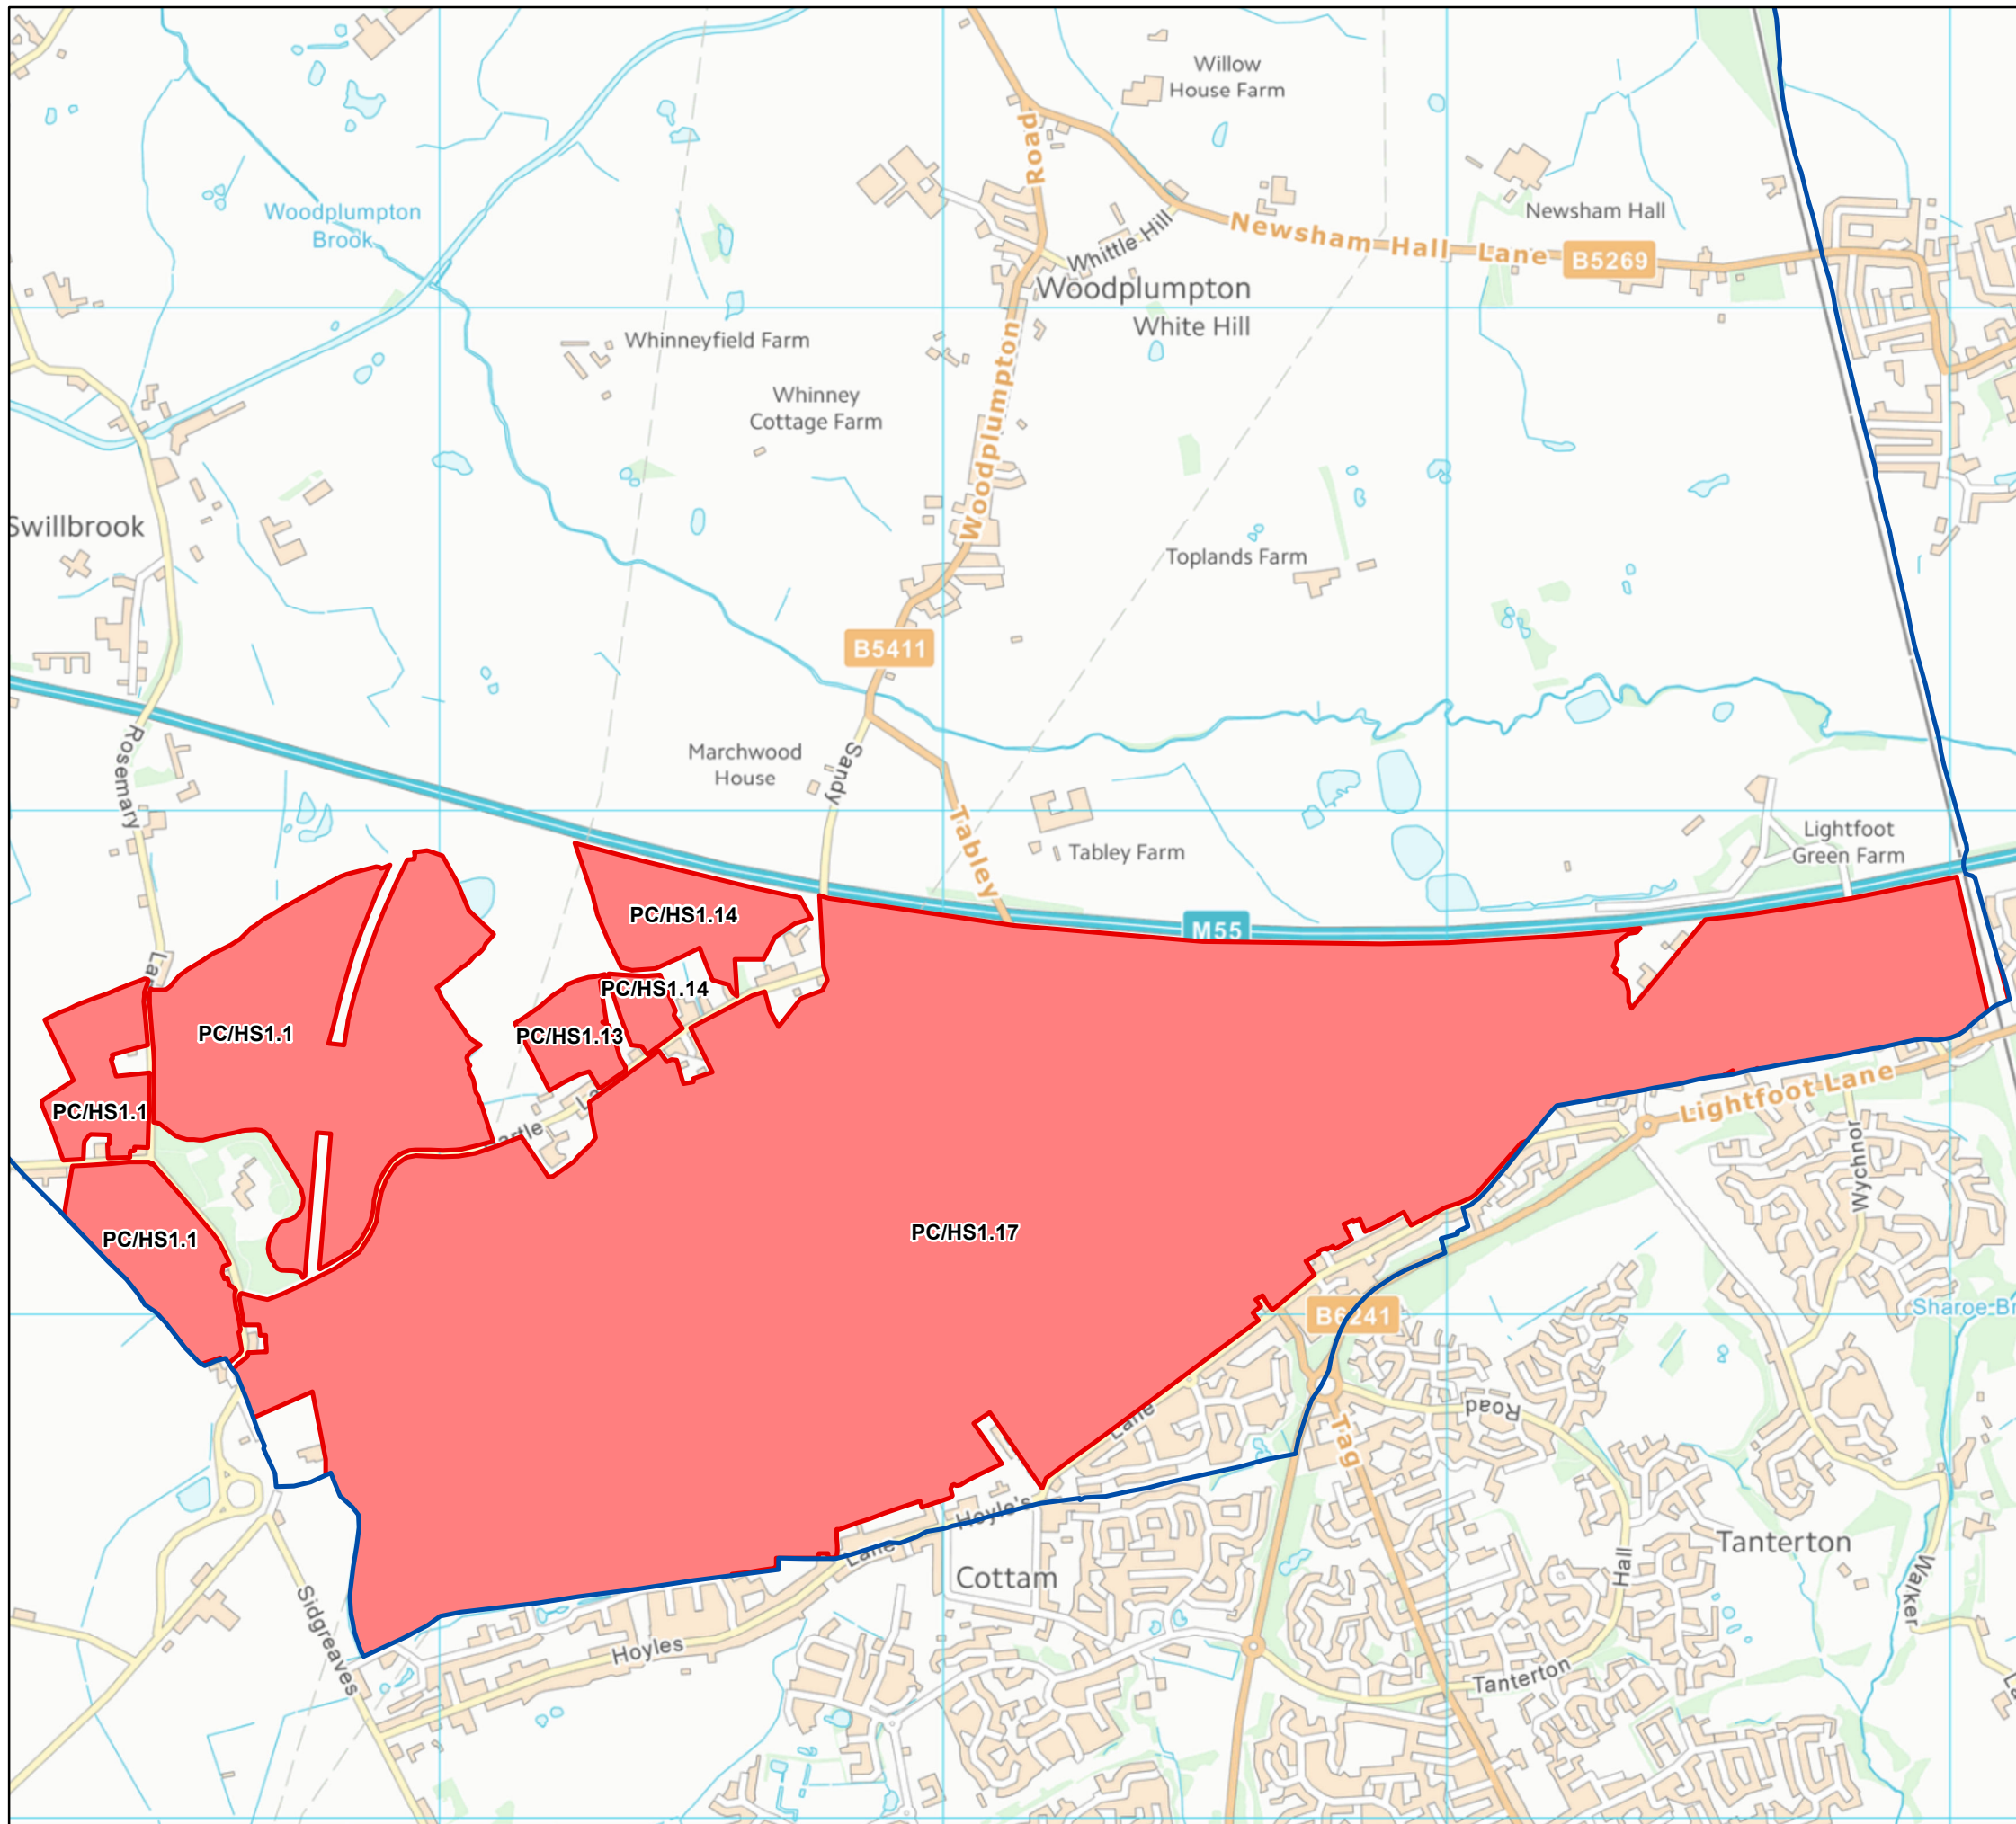

Preston Rural North Ward

Legend

-  Housing
-  Employment
-  Mixed use
-  Green Belt
-  Ward Boundaries

Preston
City Council