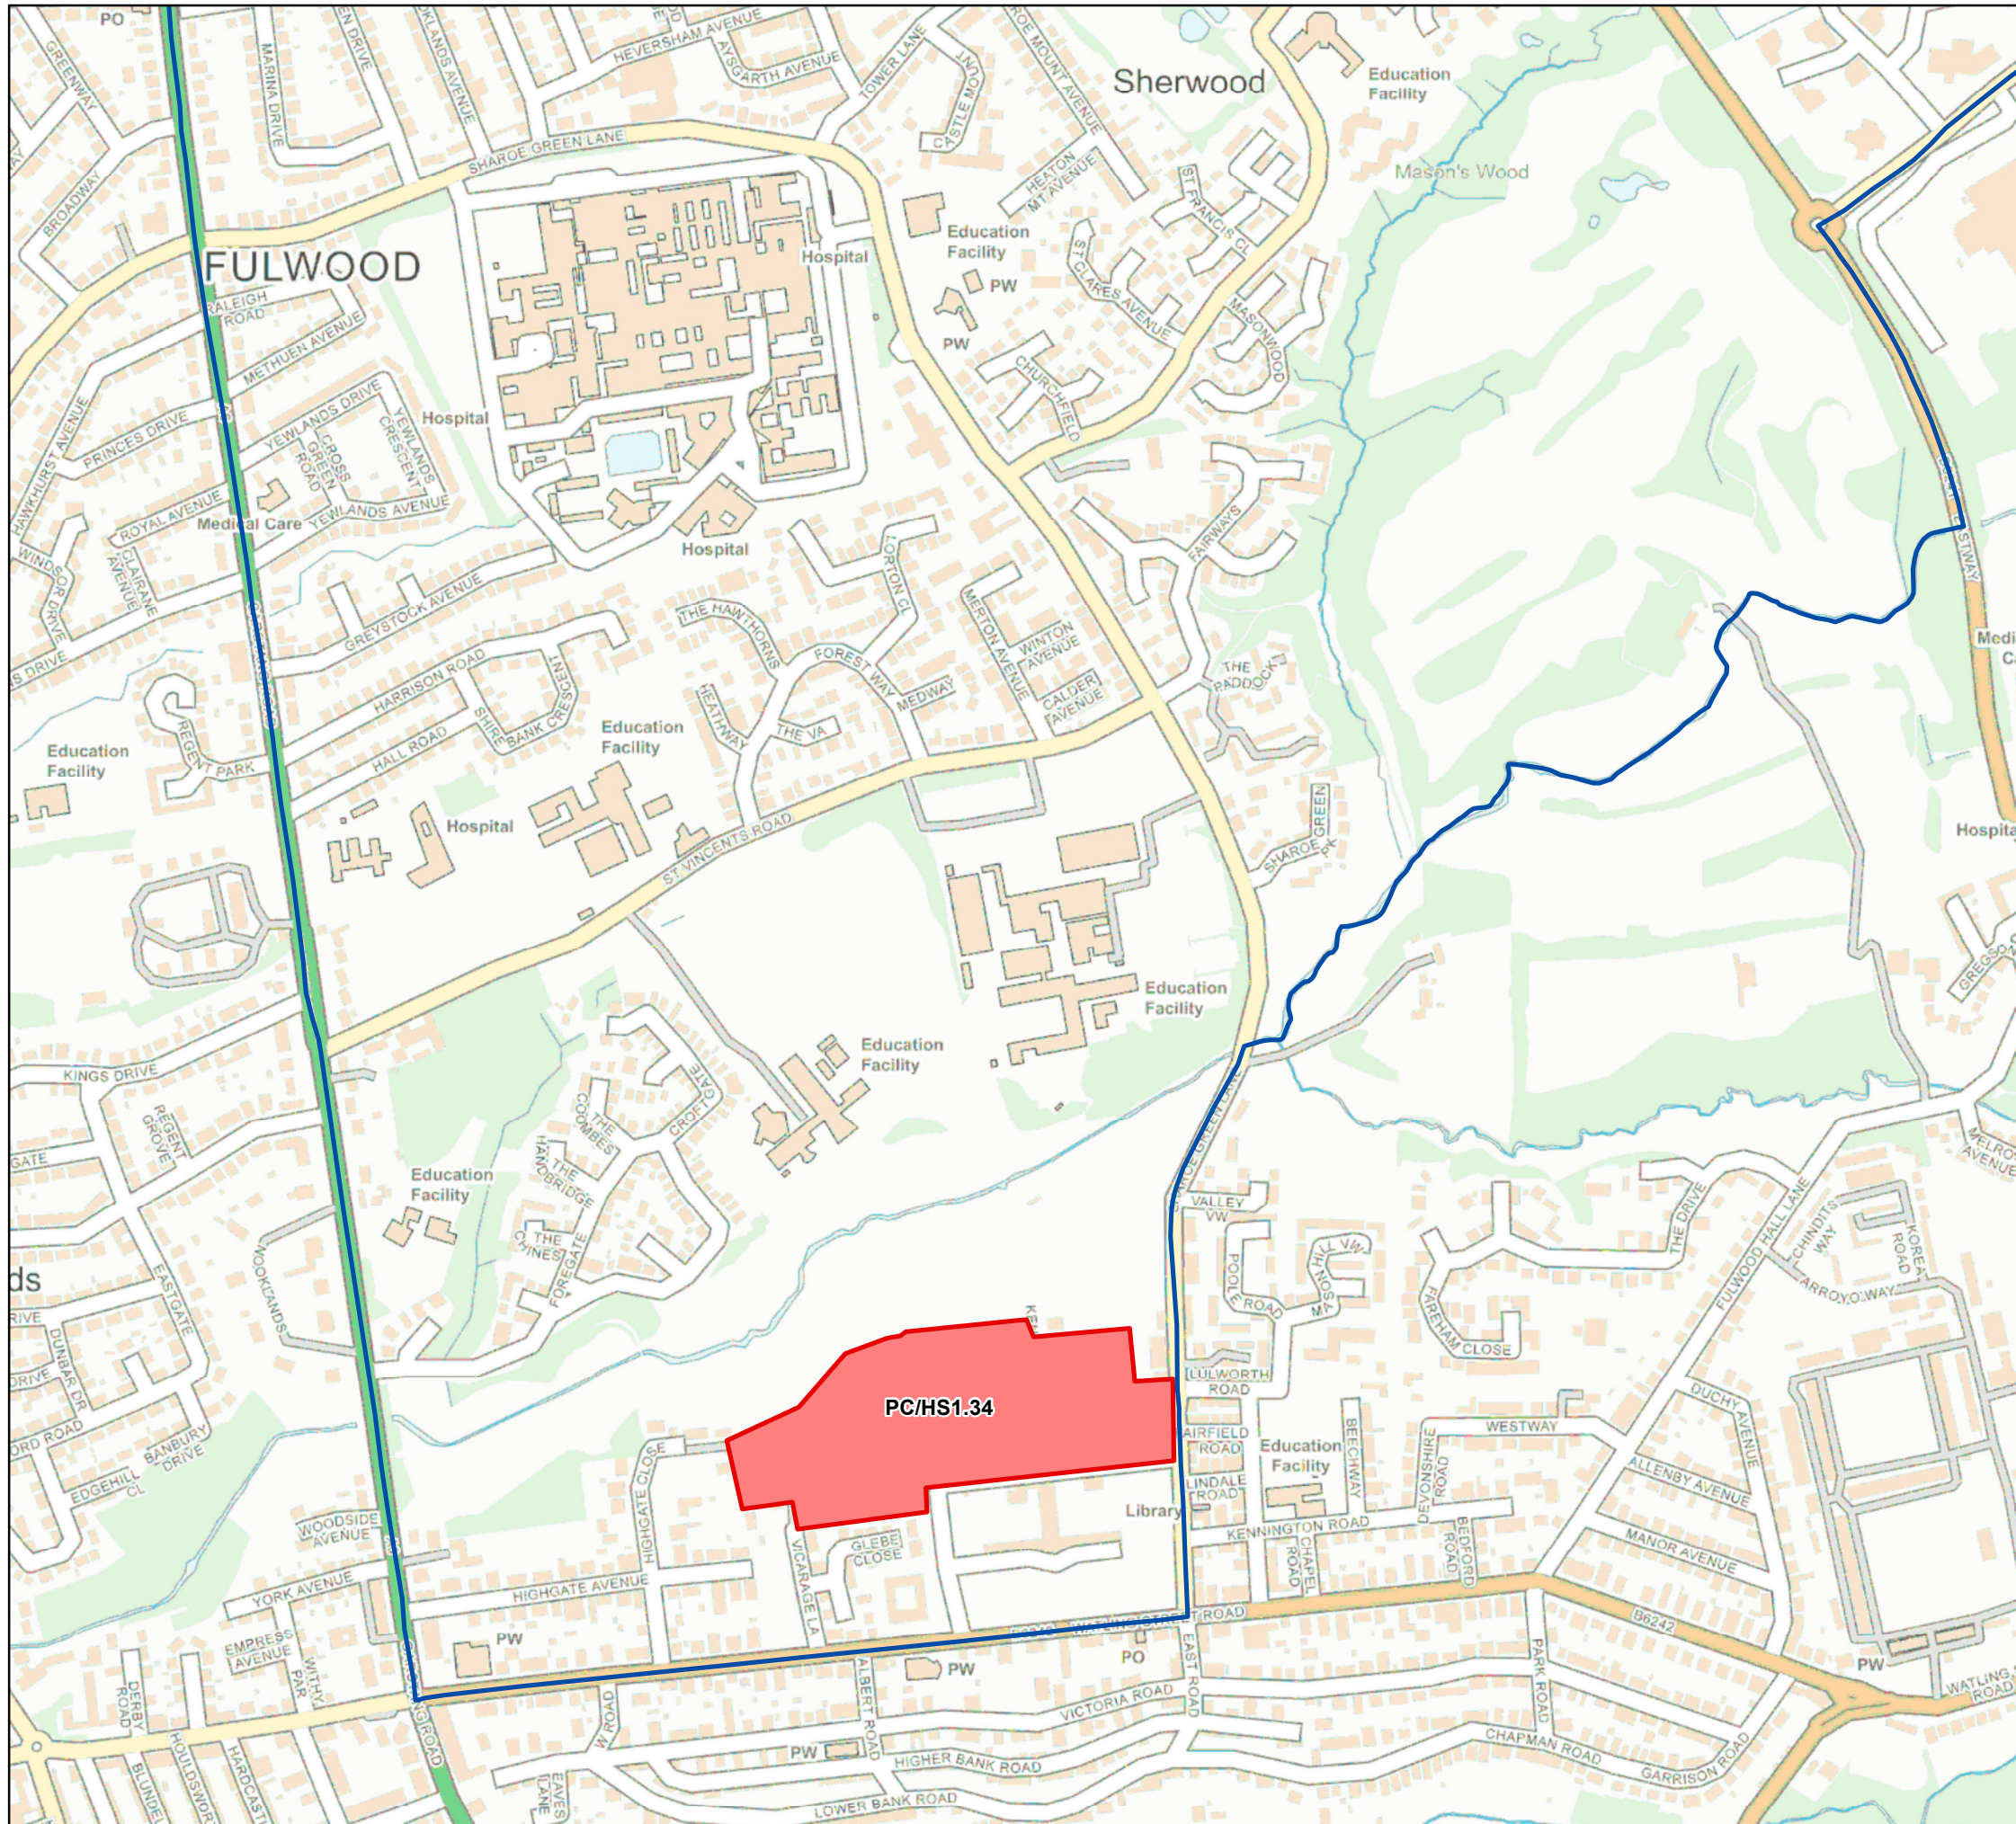

Sharoe Green Ward

Legend

-  Housing
-  Employment
-  Mixed use
-  Green Belt
-  Ward Boundaries

Preston
City Council