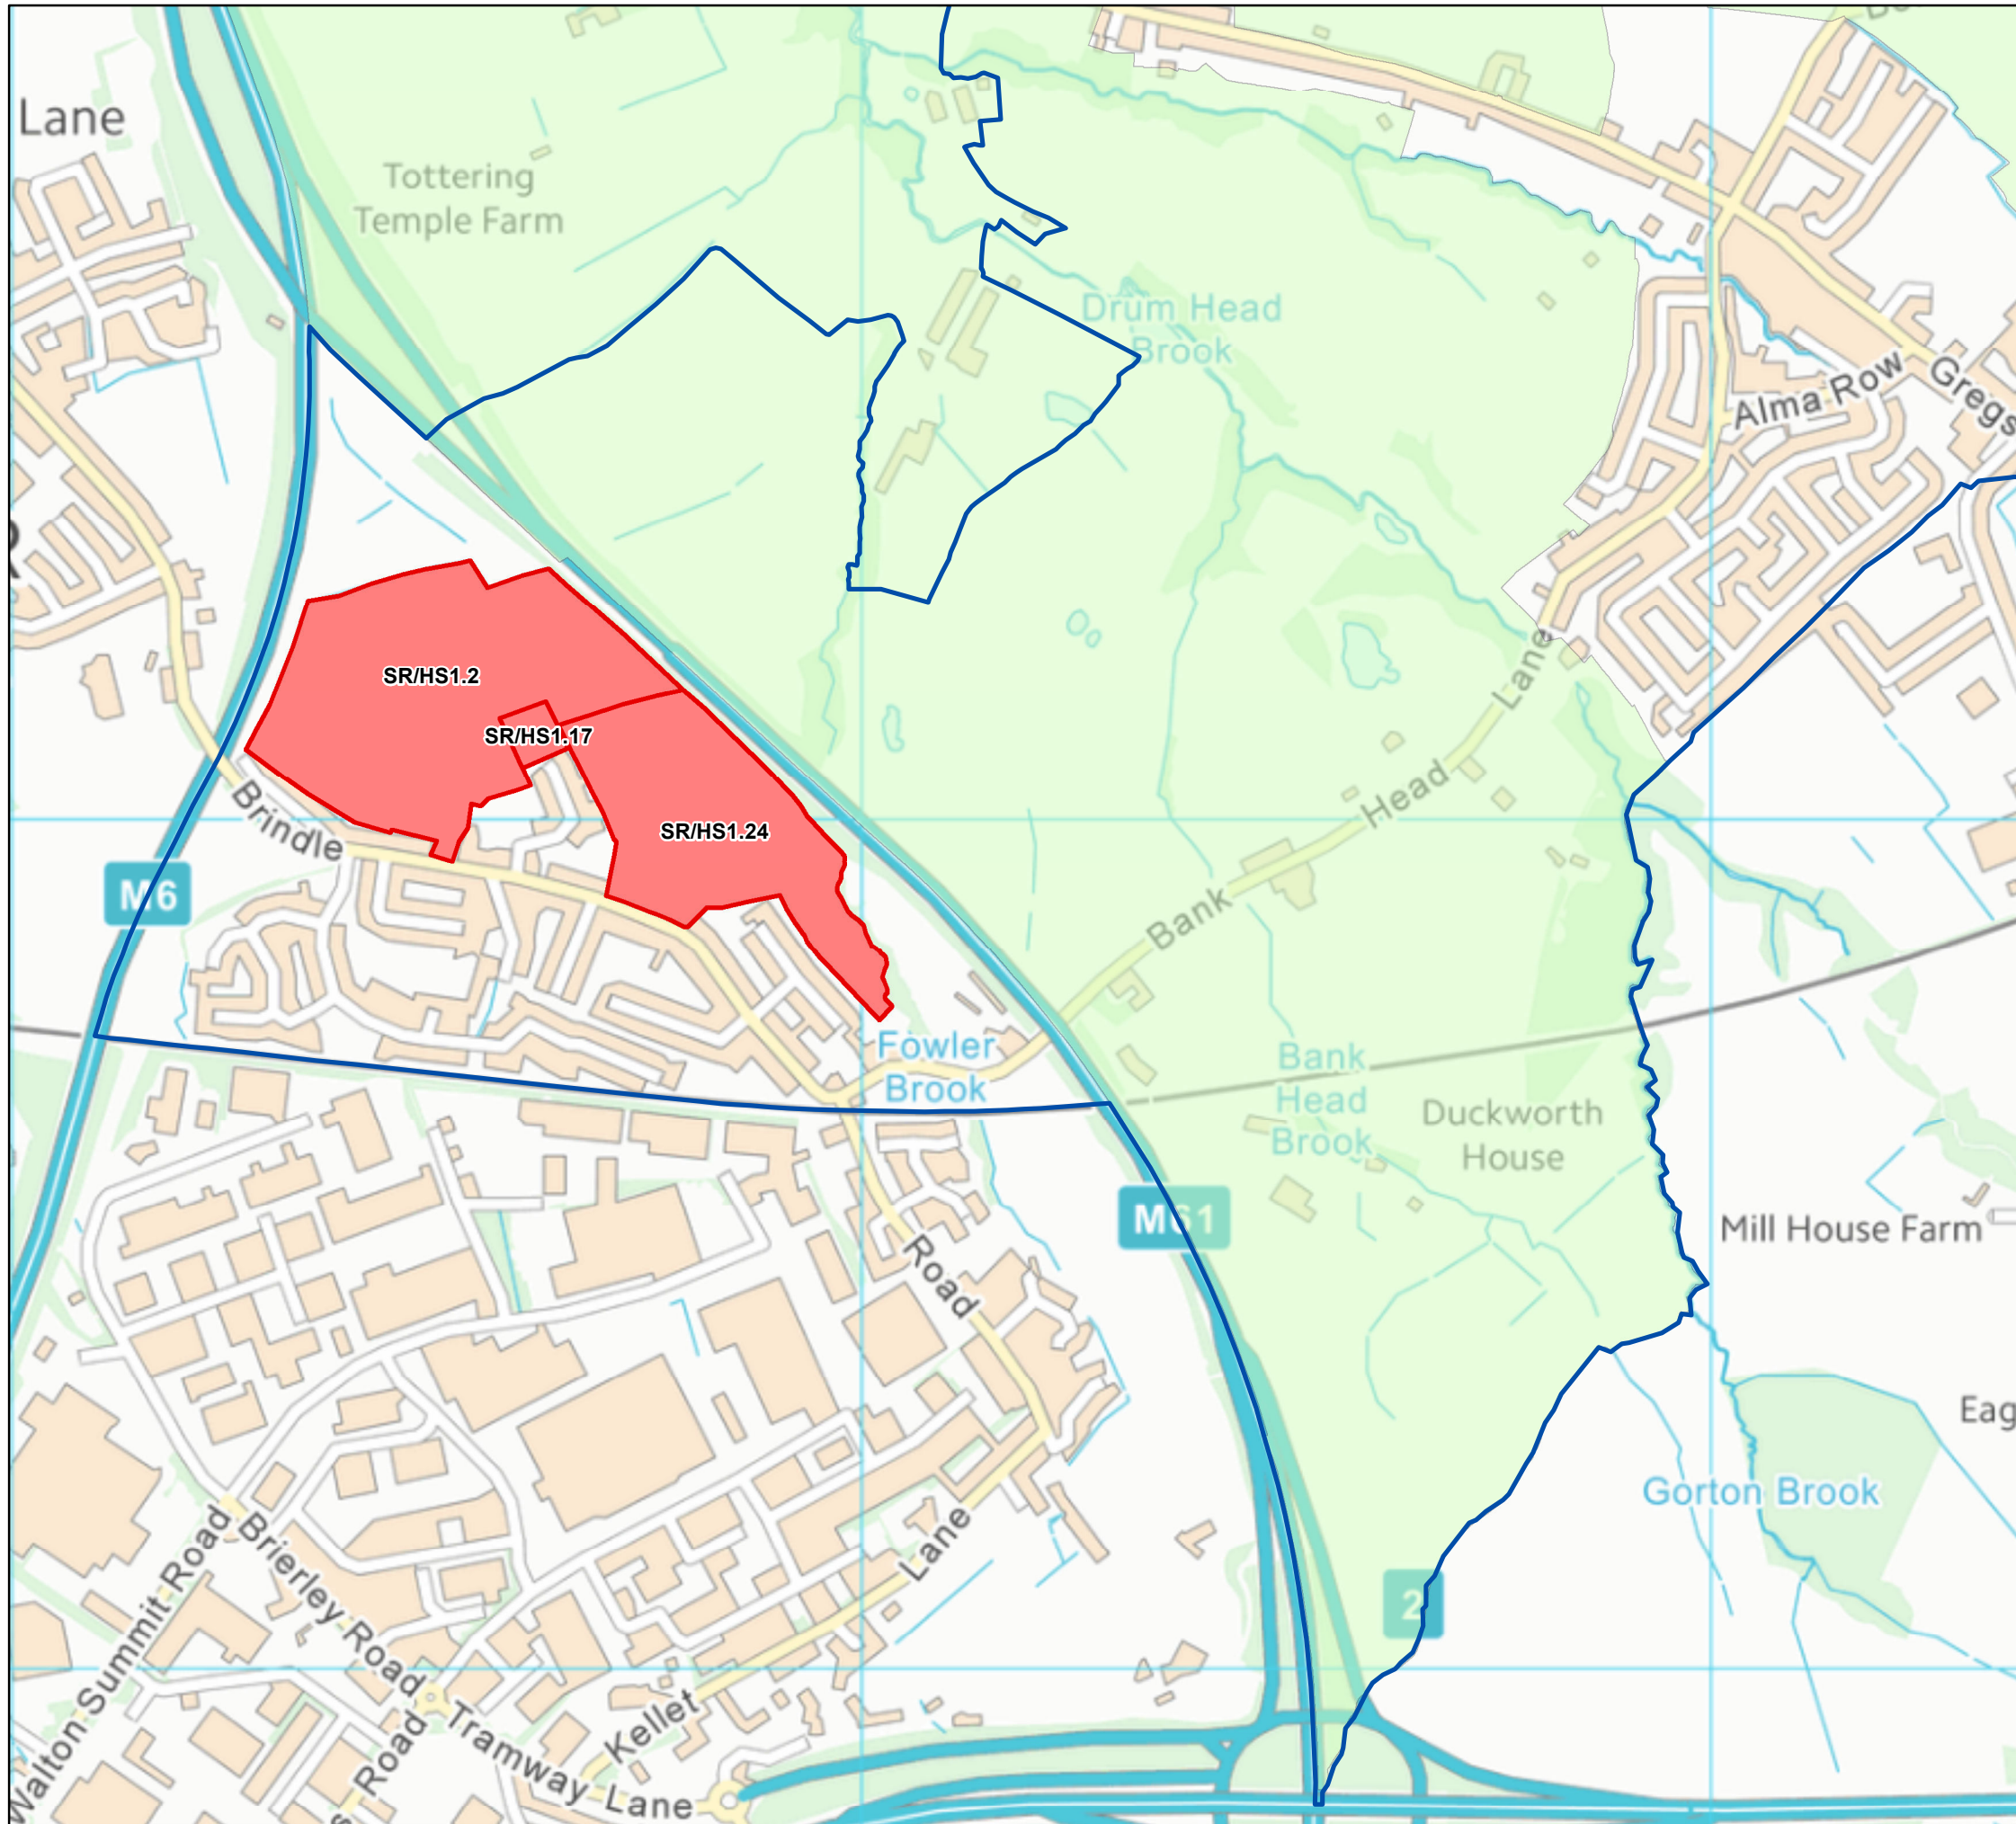

# Coupe Green & Gregson Lane Ward

## Legend

-  Housing
-  Employment
-  Mixed Use
-  Green Belt
-  Ward Boundaries