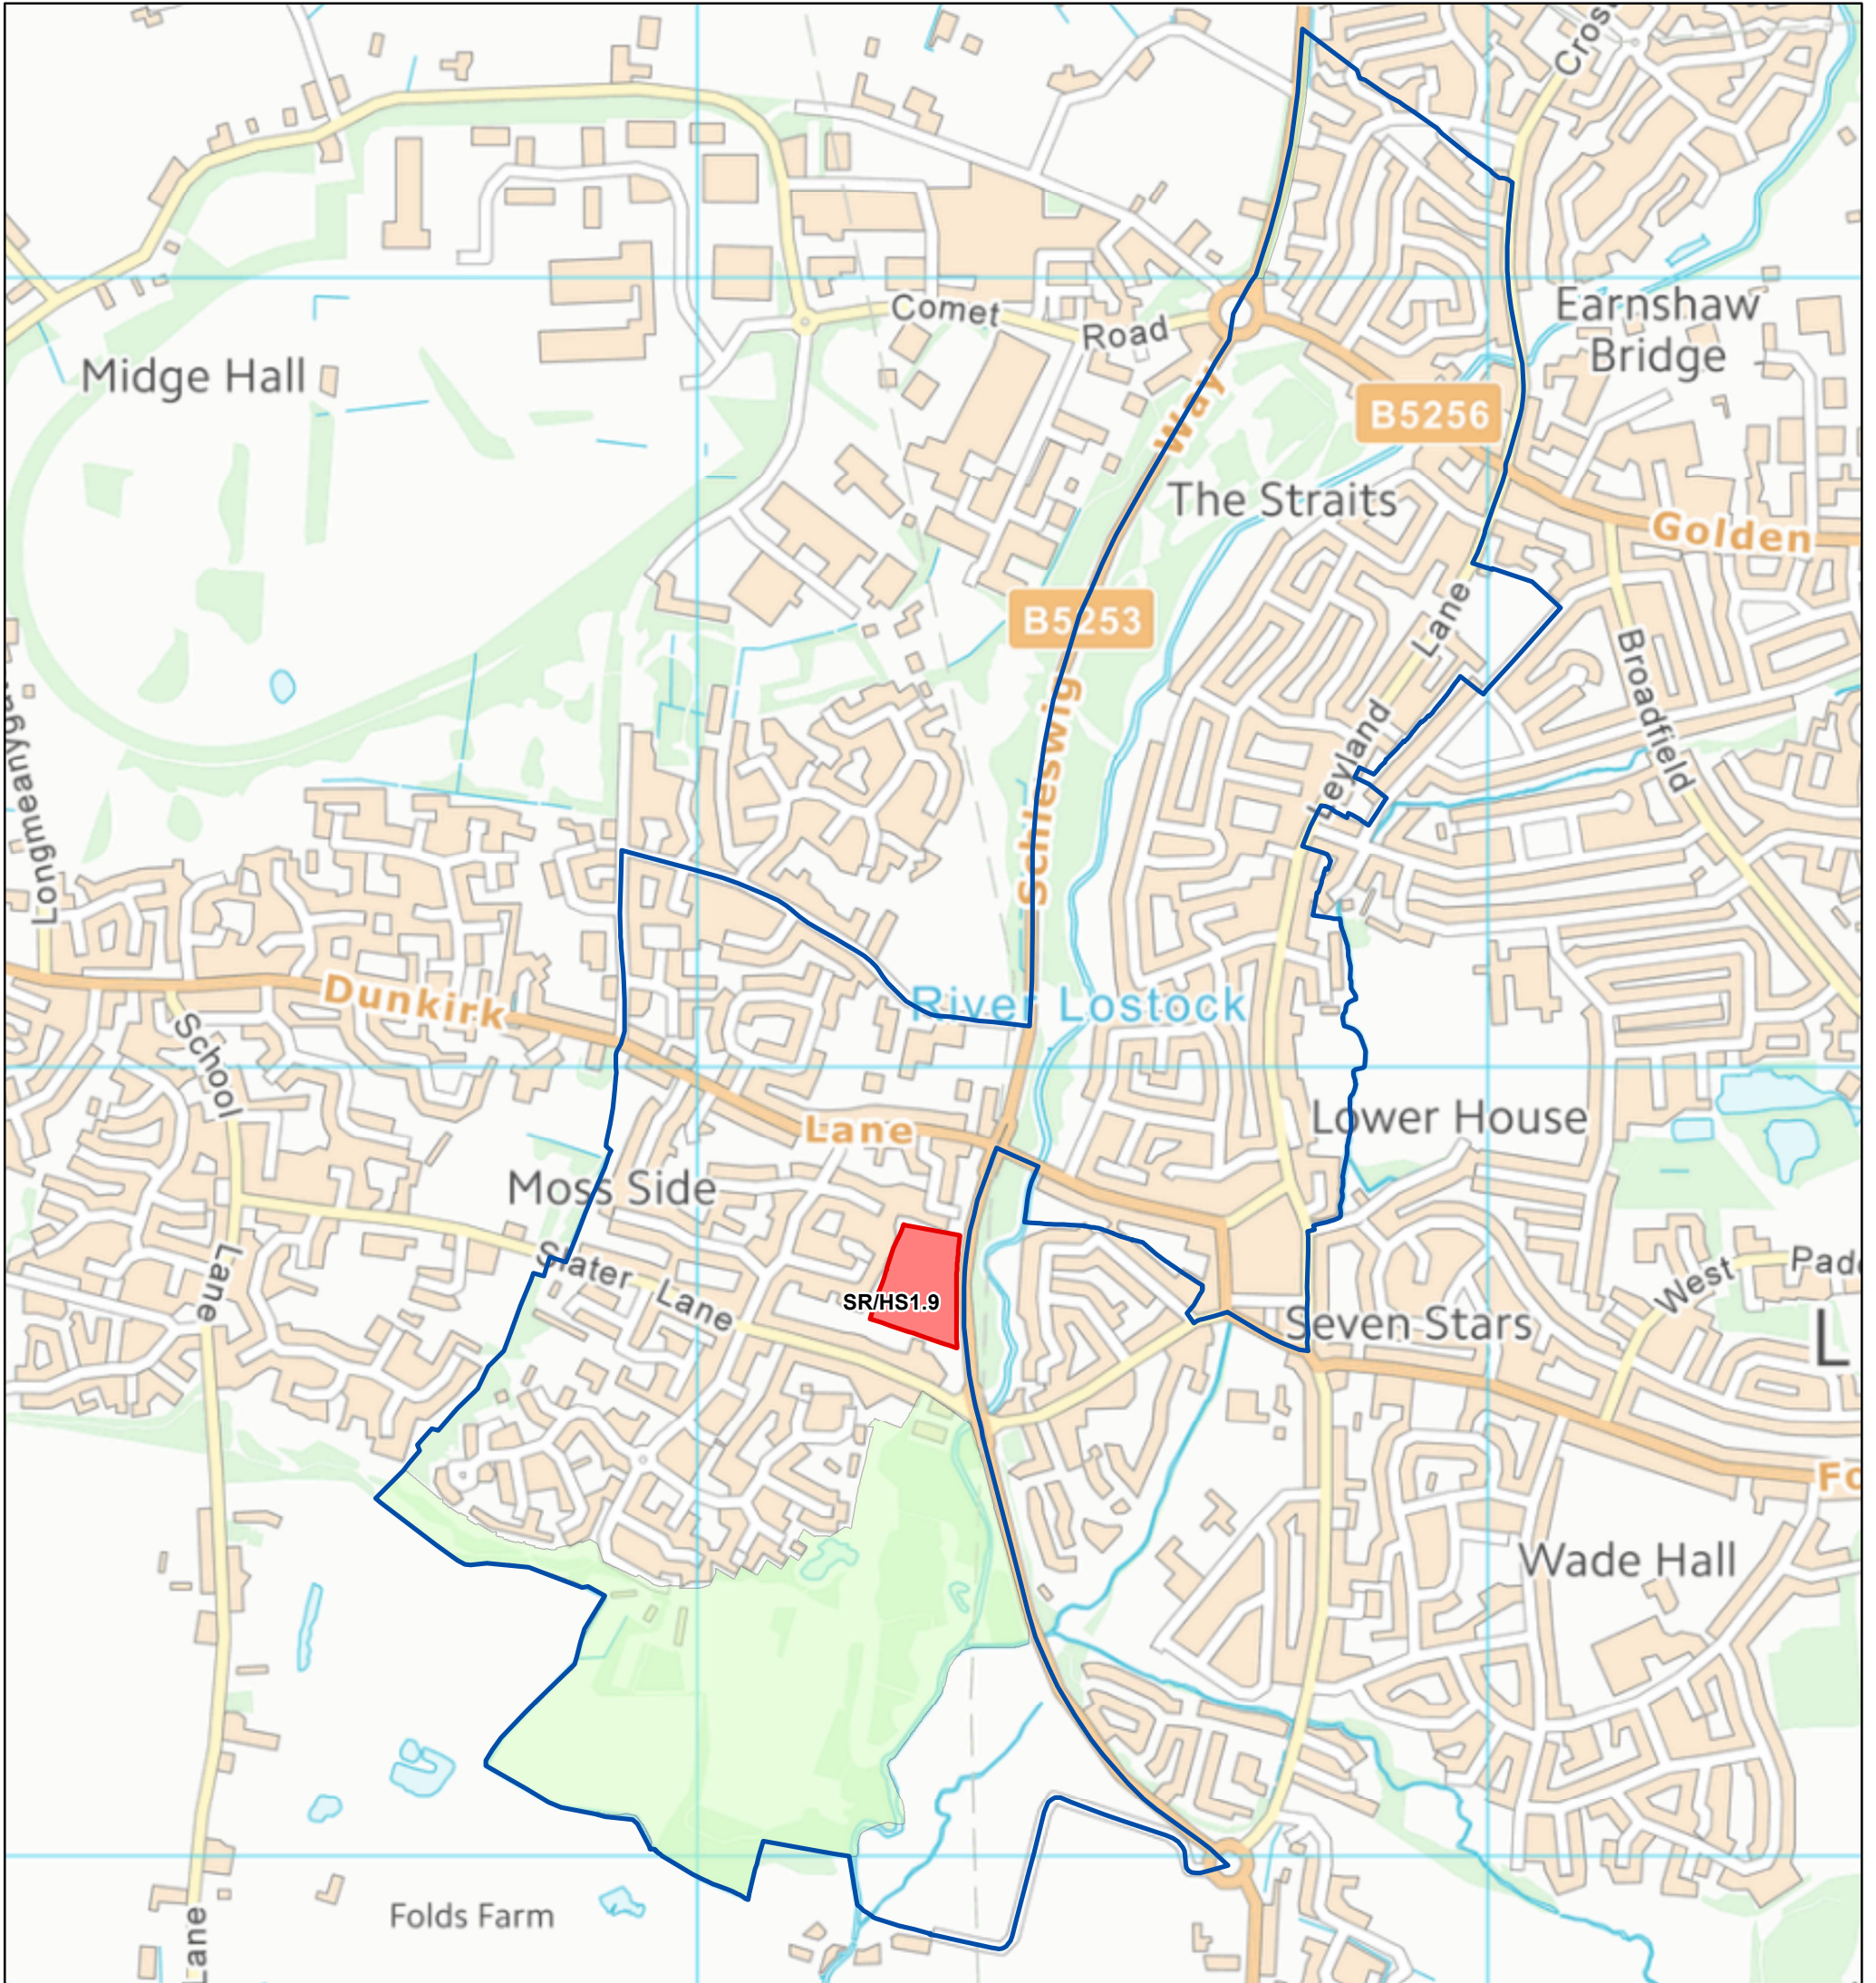

Earnshaw Bridge Ward

Legend

-  Housing
-  Employment
-  Mixed Use
-  Green Belt
-  Ward Boundaries

N

 **South Ribble**
Borough Council