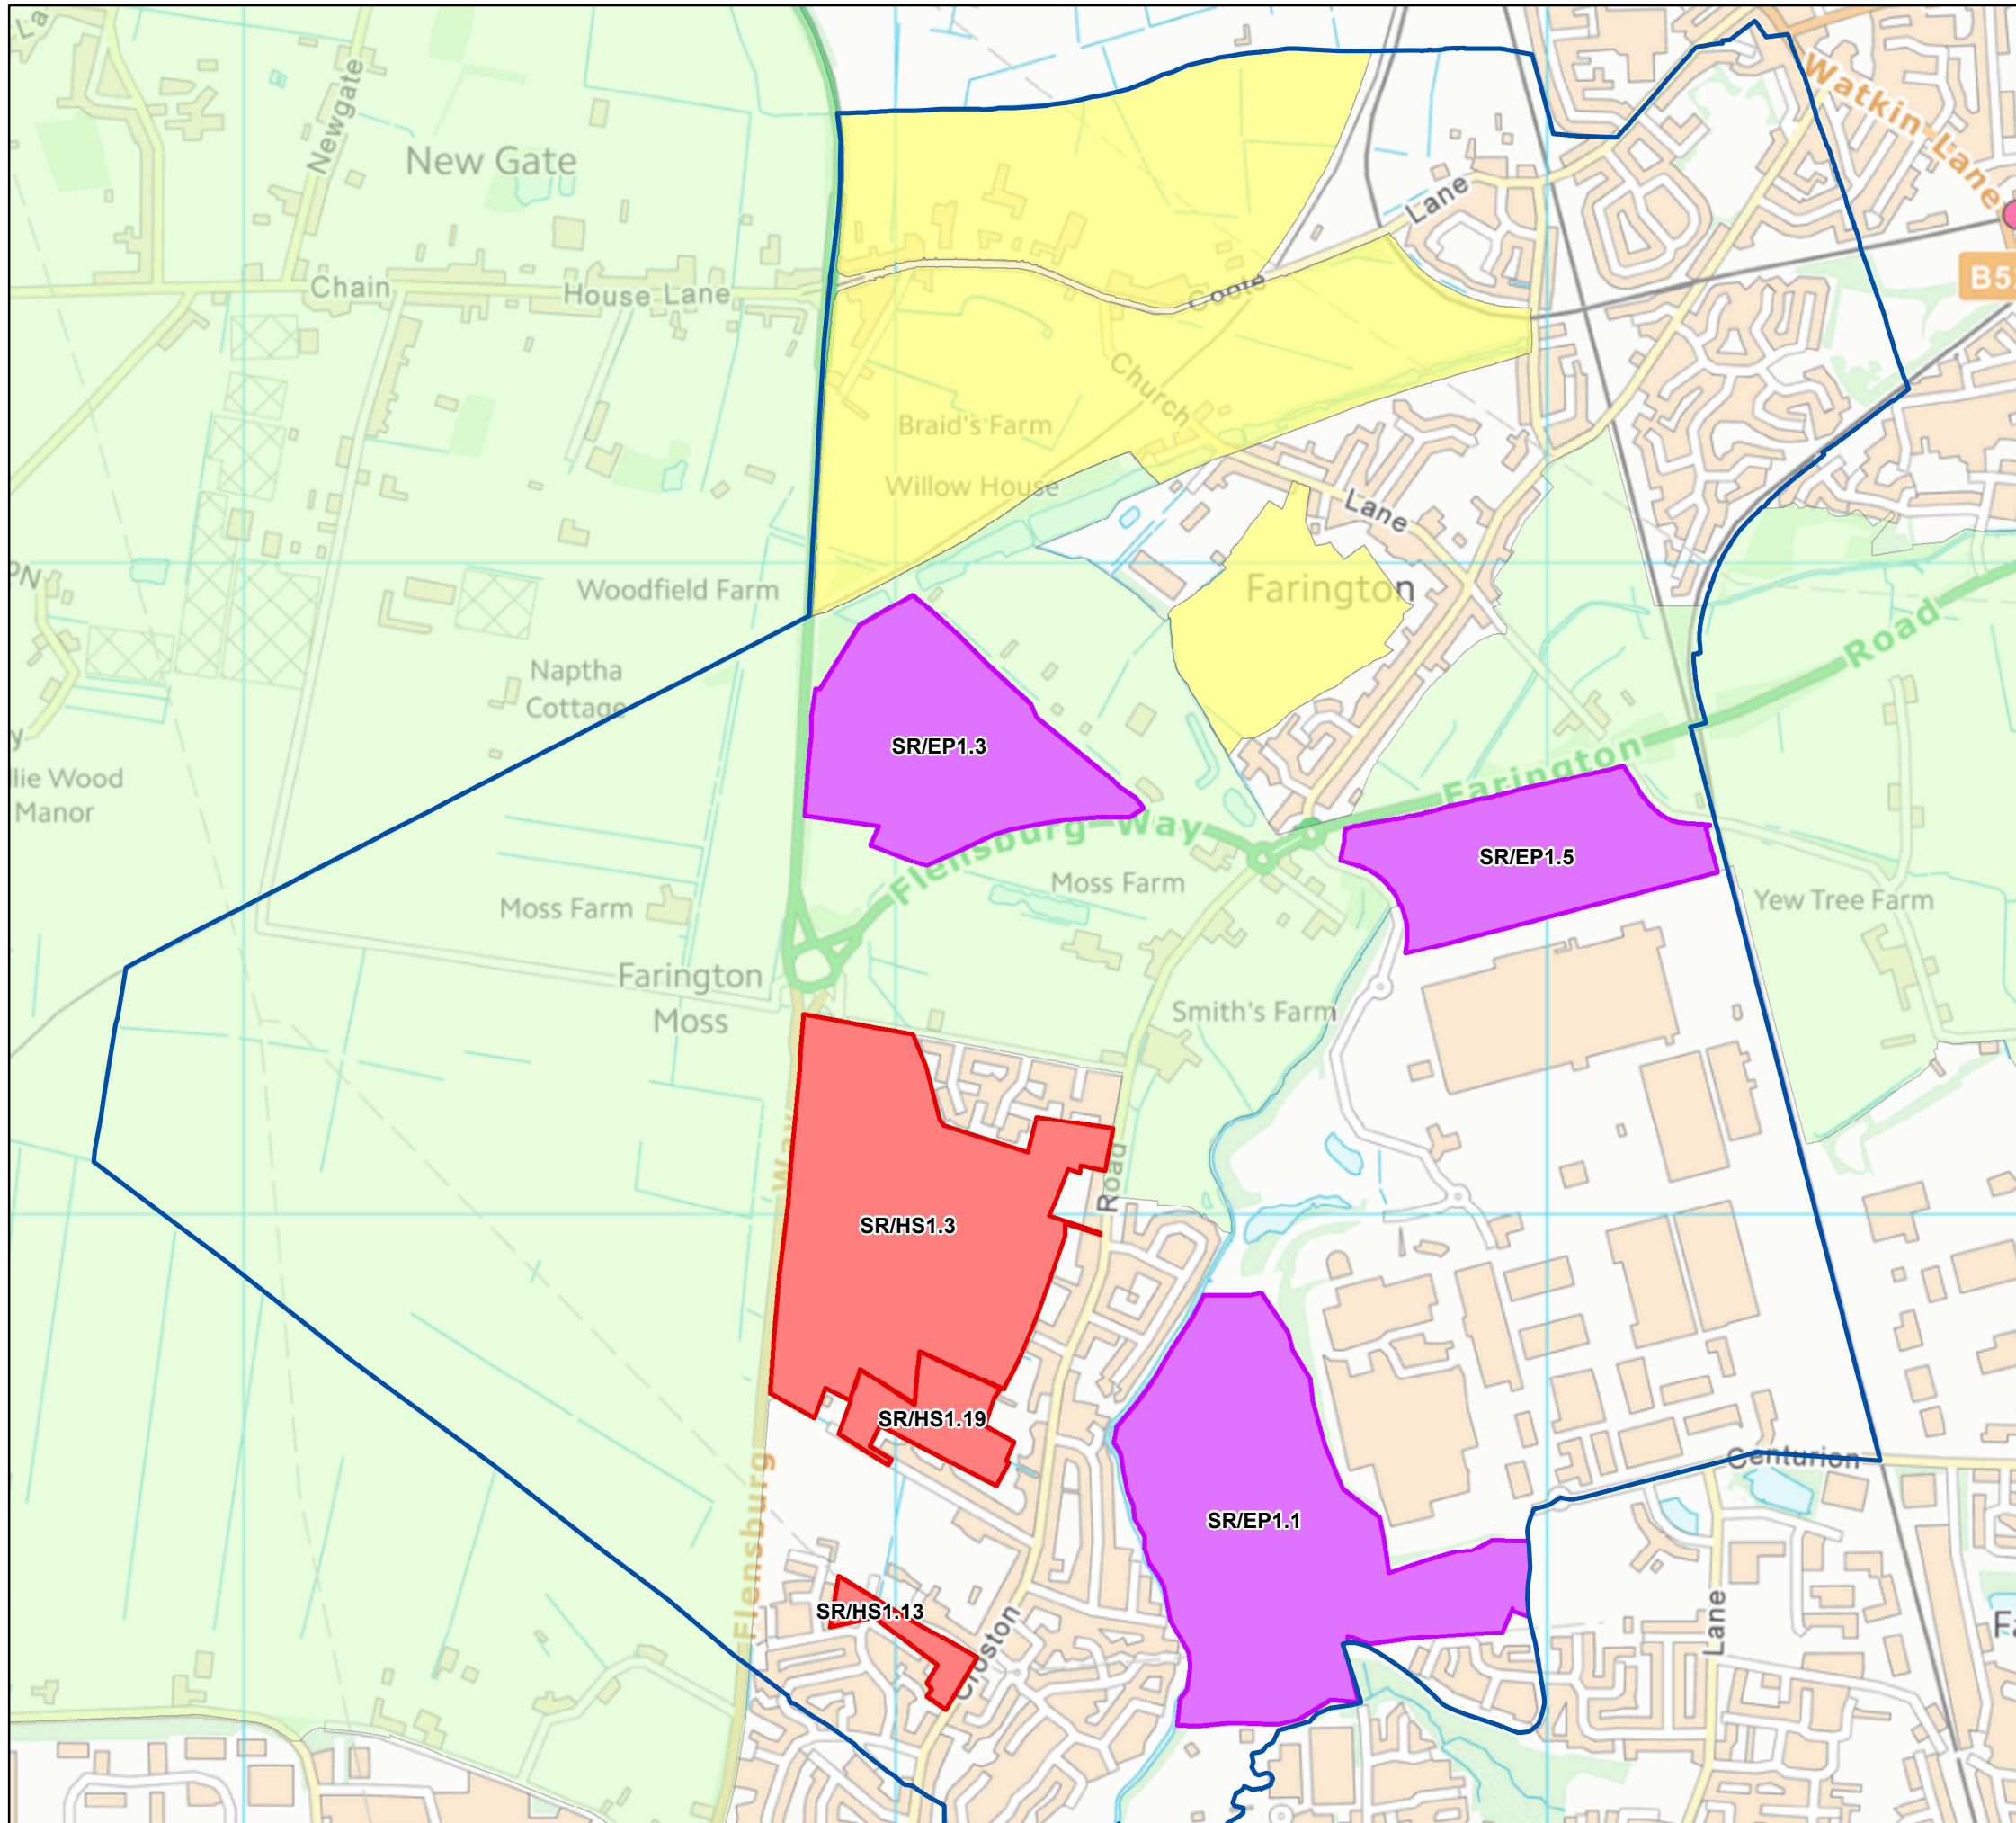

# Farington West Ward

## Legend

-  Housing
-  Employment
-  Mixed Use
-  Safeguarded Land
-  Green Belt
-  Ward Boundaries