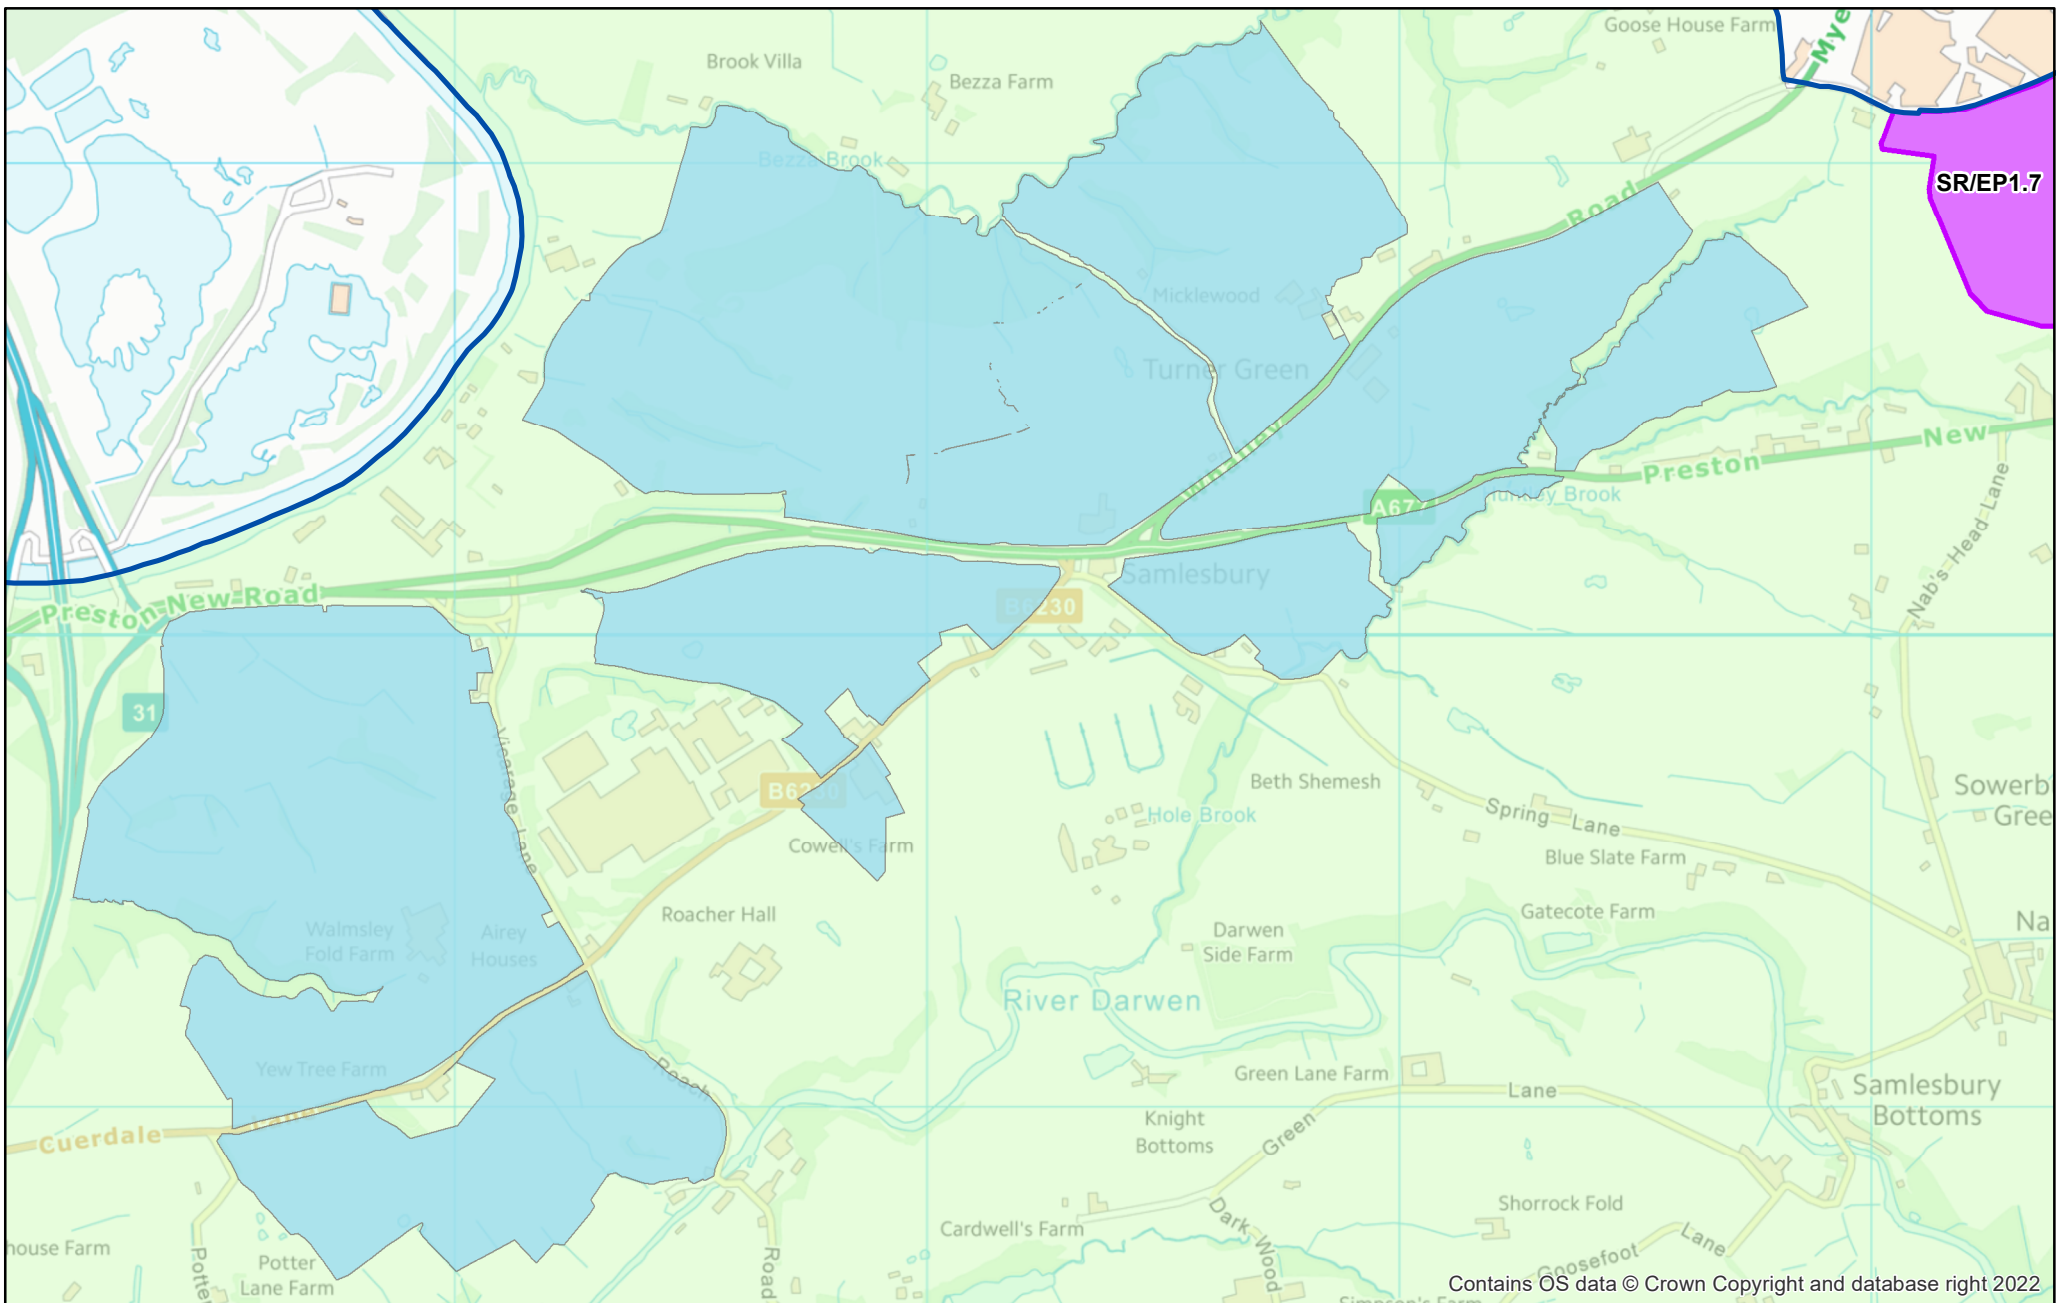

Samlesbury & Walton Ward

Legend

-  Housing
-  Employment
-  Mixed Use
-  Growth Option
-  Green Belt
-  Ward Boundaries

N

South Ribble
Borough Council